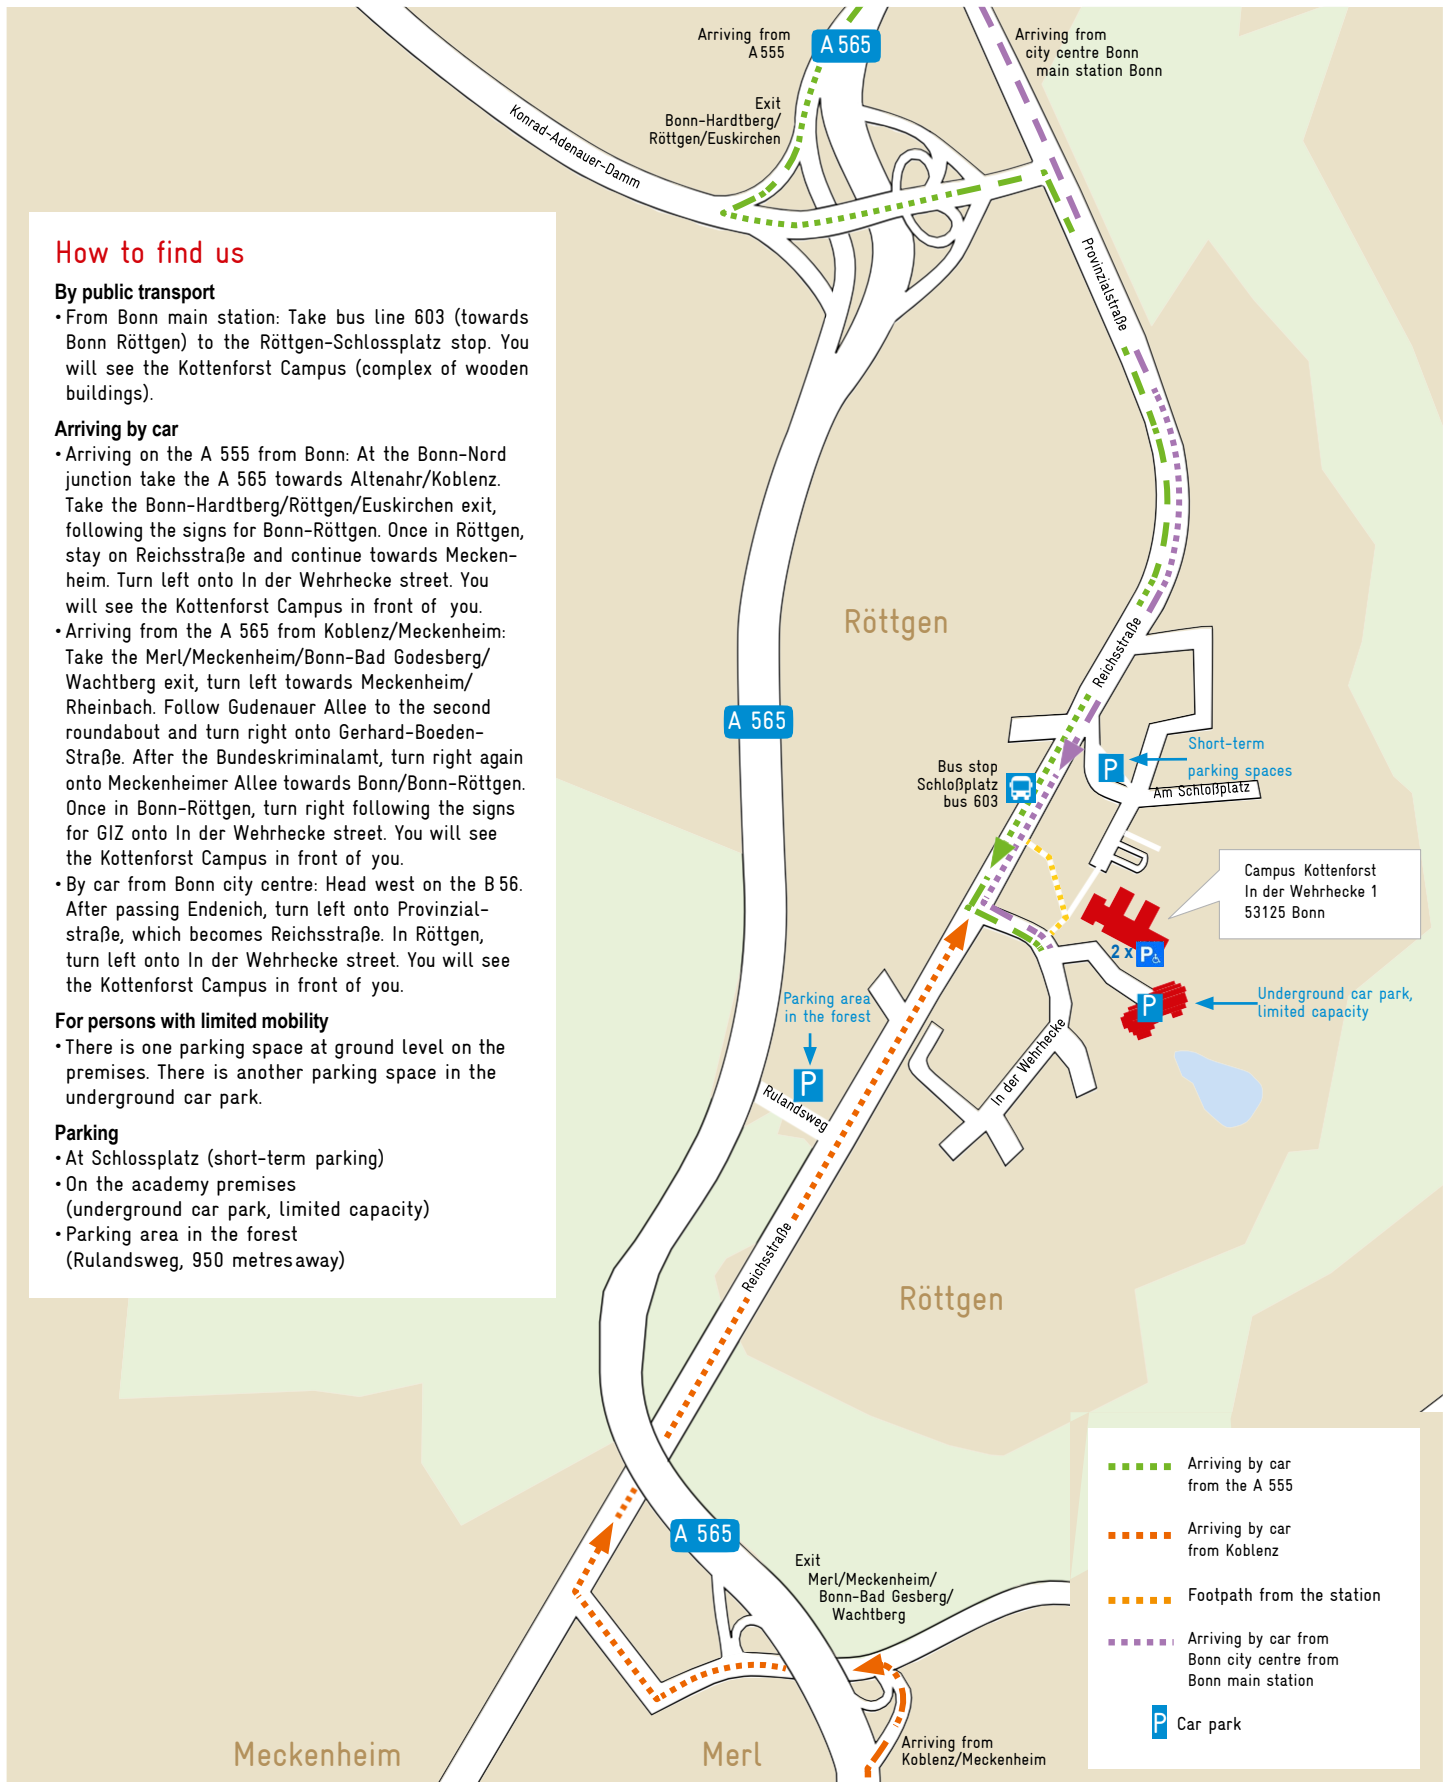

- Arriving on the A 555 from Bonn: At the Bonn-Nord junction take the A 565 towards Altenahr/Koblenz. Take the Bonn-Hardtberg/Röttgen/Euskirchen exit, following the signs for Bonn-Röttgen. Once in Röttgen, stay on Reichsstraße and continue towards Meckenheim. Turn left onto In der Wehrhecke street. You will see the Kottenforst Campus in front of you.
- Arriving from the A 565 from Koblenz/Meckenheim: Take the Merl/Meckenheim/Bonn-Bad Godesberg/Wachtberg exit, turn left towards Meckenheim/Rheinbach. Follow Gudenauer Allee to the second roundabout and turn right onto Gerhard-Boeden-Straße. After the Bundeskriminalamt, turn right again onto Meckenheimer Allee towards Bonn/Bonn-Röttgen. Once in Bonn-Röttgen, turn right following the signs for GIZ onto In der Wehrhecke street. You will see the Kottenforst Campus in front of you.
- By car from Bonn city centre: Head west on the B 56. After passing Endenich, turn left onto Provinzialstraße, which becomes Reichsstraße. In Röttgen, turn left onto In der Wehrhecke street. You will see the Kottenforst Campus in front of you.

For persons with limited mobility

- There is one parking space at ground level on the premises. There is another parking space in the underground car park.

Parking

- At Schlossplatz (short-term parking)
- On the academy premises (underground car park, limited capacity)
- Parking area in the forest (Rulandsweg, 950 metres away)

- Arriving by car from the A 555
- Arriving by car from Koblenz
- Footpath from the station
- Arriving by car from Bonn city centre from Bonn main station
- **P** Car park