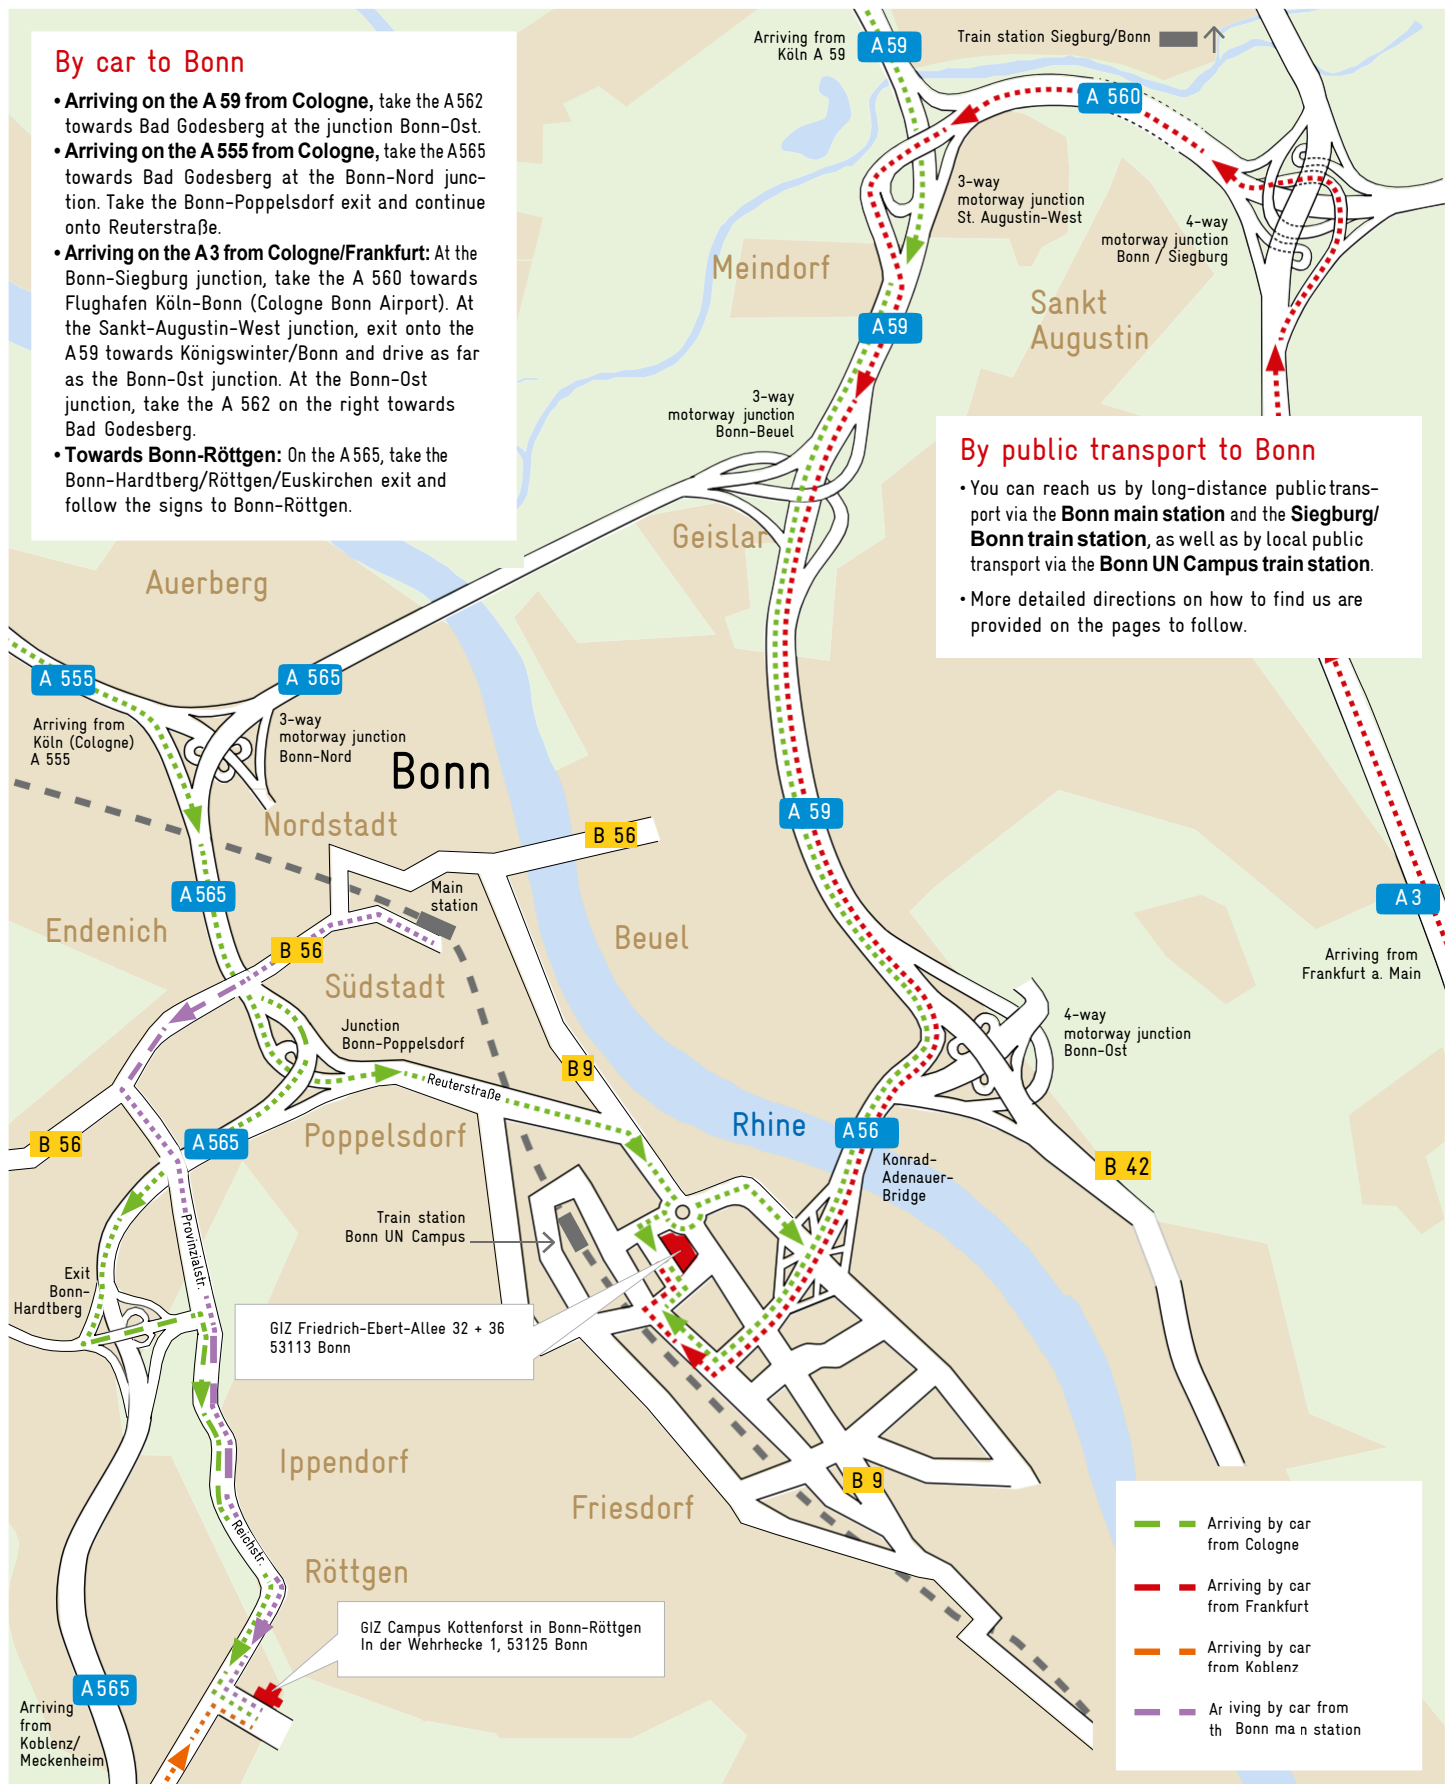

Overview GIZ Bonn Offices: How to get there

By car to Bonn

- **Arriving on the A 59 from Cologne**, take the A562 towards Bad Godesberg at the junction Bonn-Ost.
- **Arriving on the A 555 from Cologne**, take the A565 towards Bad Godesberg at the Bonn-Nord junction. Take the Bonn-Poppelsdorf exit and continue onto Reuterstraße.
- **Arriving on the A3 from Cologne/Frankfurt**: At the Bonn-Siegburg junction, take the A 560 towards Flughafen Köln-Bonn (Cologne Bonn Airport). At the Sankt-Augustin-West junction, exit onto the A59 towards Königswinter/Bonn and drive as far as the Bonn-Ost junction. At the Bonn-Ost junction, take the A 562 on the right towards Bad Godesberg.
- **Towards Bonn-Röttgen**: On the A 565, take the Bonn-Hardtberg/Röttgen/Euskirchen exit and follow the signs to Bonn-Röttgen.

By public transport to Bonn

- You can reach us by long-distance public transport via the **Bonn main station** and the **Siegburg/Bonn train station**, as well as by local public transport via the **Bonn UN Campus train station**.
- More detailed directions on how to find us are provided on the pages to follow.