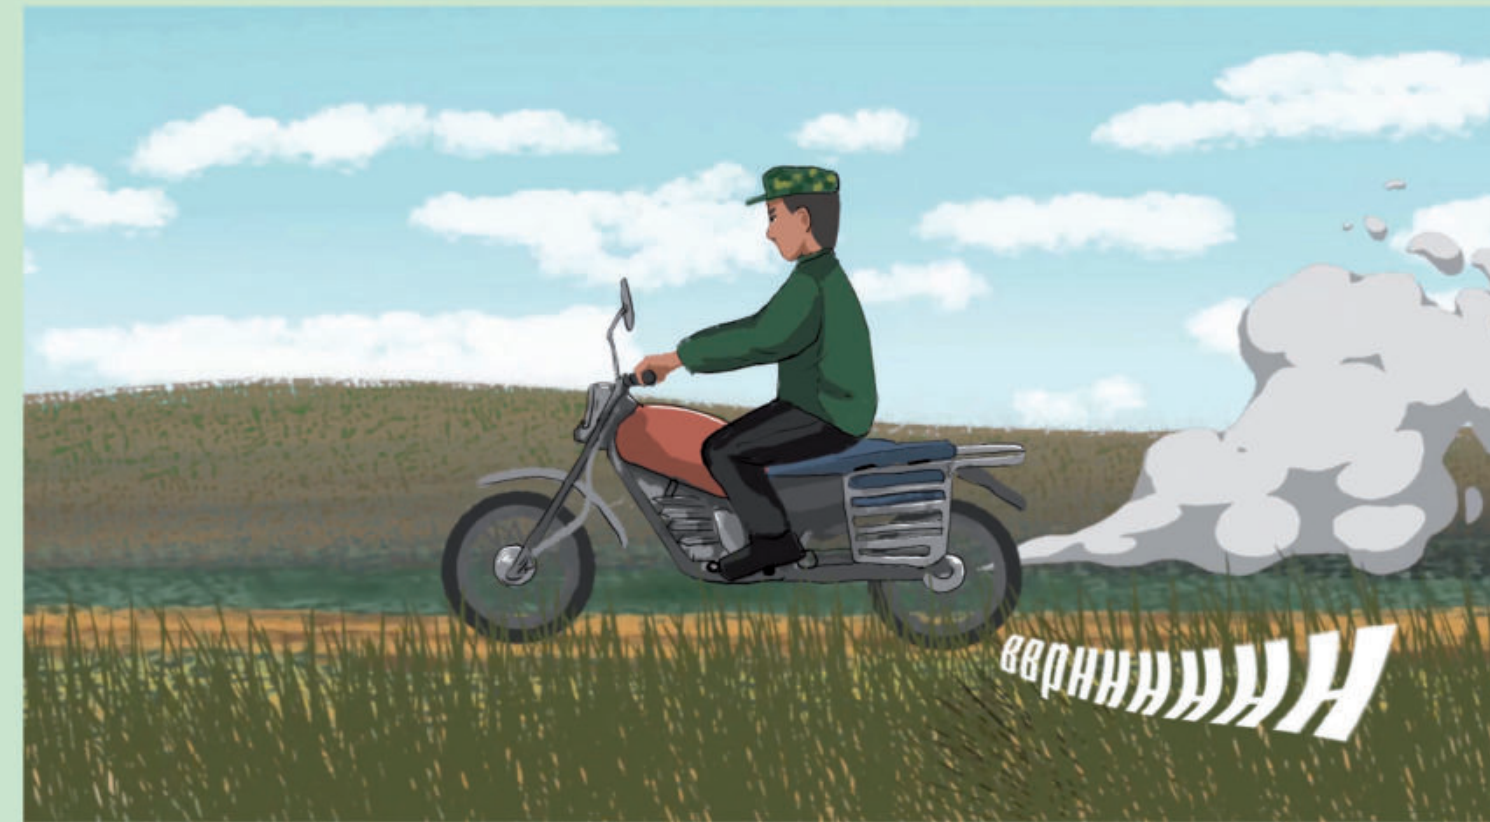

People! the forest is burning!

The fire risk is the highest during the spring and fall when grass and trees are dry between March 20 and June 10; and September 20 and November 10.

Most forest fire are caused by human activities, for instance an unextinguished campfire

A burning cigarette or a glass bottle thrown away carelessly.

When sunlight is reflected by the glass, it works like a magnifying glass and it can start a fire.

Another serious thing is that forest fire can even spread underground and start burning trees from their roots.