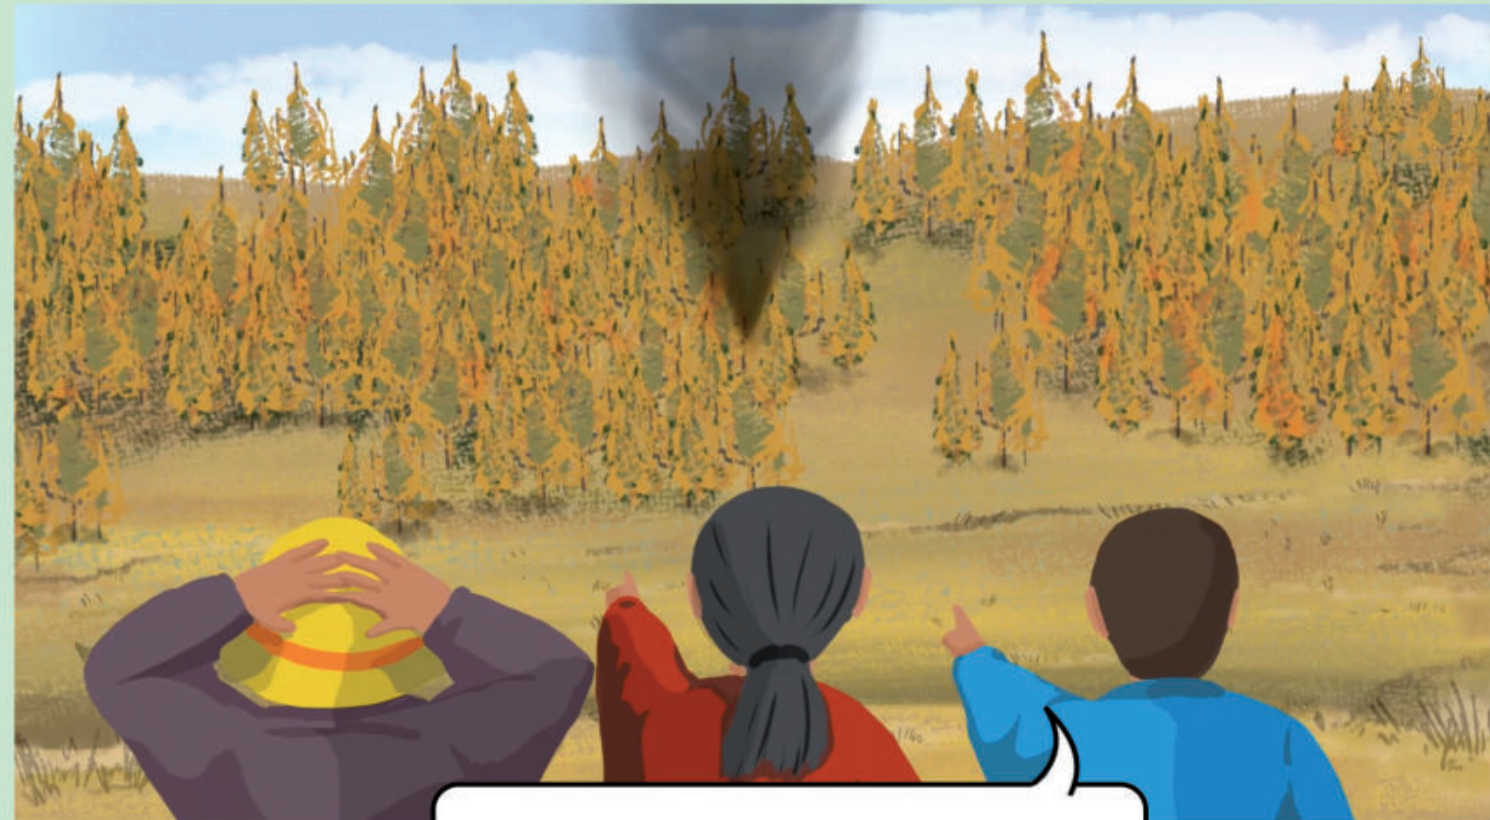

FOREST FIRE AND WILDFIRE PREVENTION

“SUSTAINABLE RESILIENT ECOSYSTEM AND AGRICULTURE MANAGEMENT IN MONGOLIA (STREAM)” PROJECT’S FORESTRY COMPONENT PRESENTS

Fire! Quickly call for people for help!

The forest is burning!

People! the forest is burning!

The fire risk is the highest during the spring and fall when grass and trees are dry between March 20 and June 10; and September 20 and November 10.

Most forest fire are caused by human activities, for instance an unextinguished campfire

A burning cigarette or a glass bottle thrown away carelessly.

When sunlight is reflected by the glass, it works like a magnifying glass and it can start a fire.

Another serious thing is that forest fire can even spread underground and start burning trees from their roots.