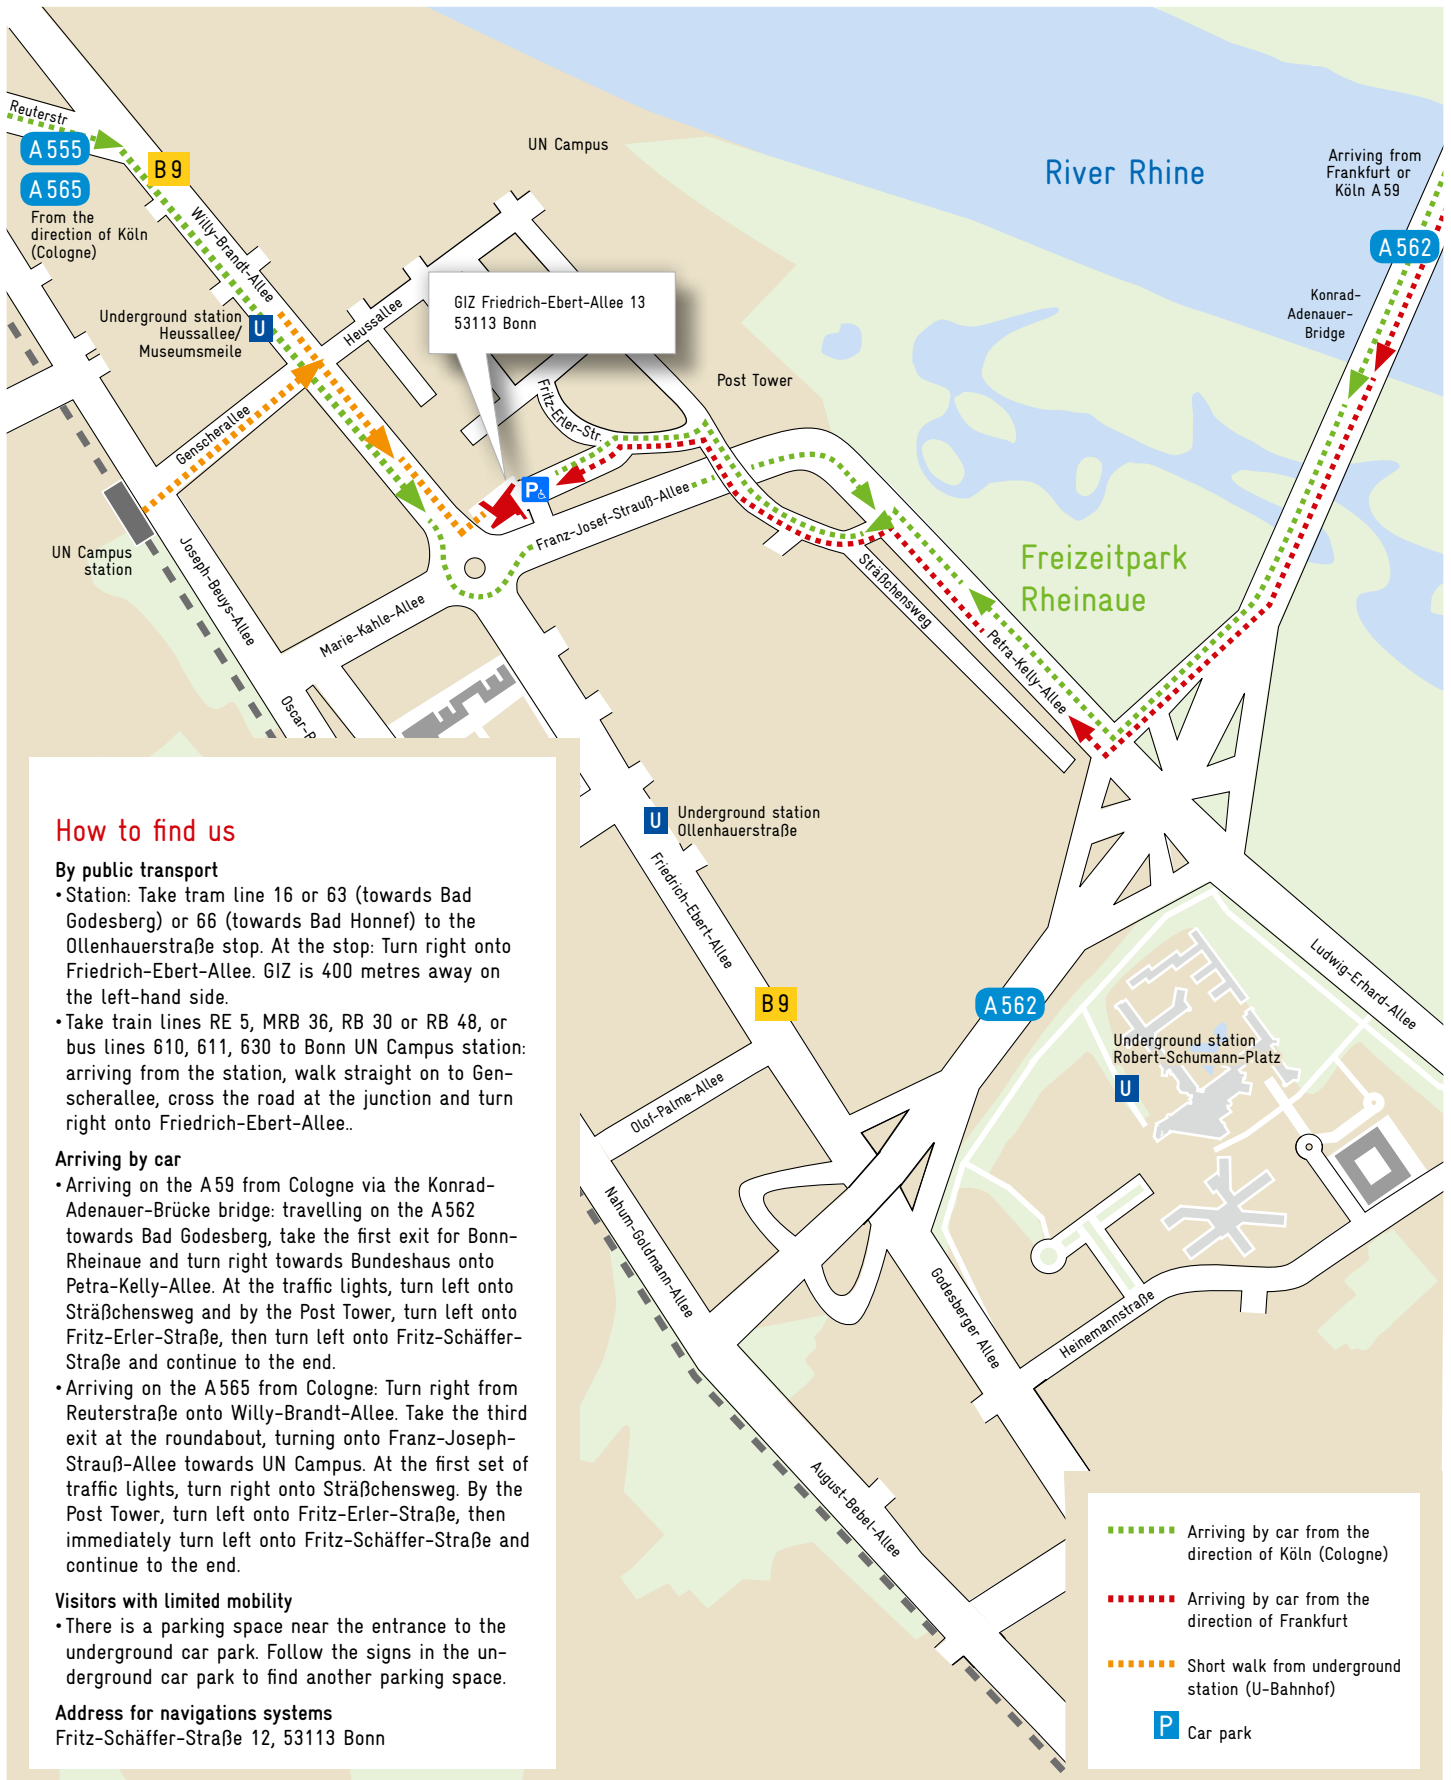

GIZ Bonn, Friedrich-Ebert-Allee 13

How to find us

By public transport

- Station: Take tram line 16 or 63 (towards Bad Godesberg) or 66 (towards Bad Honnef) to the Ollenhauerstraße stop. At the stop: Turn right onto Friedrich-Ebert-Allee. GIZ is 400 metres away on the left-hand side.
- Take train lines RE 5, MRB 36, RB 30 or RB 48, or bus lines 610, 611, 630 to Bonn UN Campus station: arriving from the station, walk straight on to Genscherallee, cross the road at the junction and turn right onto Friedrich-Ebert-Allee..

Arriving by car

- Arriving on the A59 from Cologne via the Konrad-Adenauer-Brücke bridge: travelling on the A562 towards Bad Godesberg, take the first exit for Bonn-Rheinaue and turn right towards Bundeshaus onto Petra-Kelly-Allee. At the traffic lights, turn left onto Sträßchensweg and by the Post Tower, turn left onto Fritz-Erler-Straße, then turn left onto Fritz-Schäffer-Straße and continue to the end.
- Arriving on the A565 from Cologne: Turn right from Reuterstraße onto Willy-Brandt-Allee. Take the third exit at the roundabout, turning onto Franz-Joseph-Strauß-Allee towards UN Campus. At the first set of traffic lights, turn right onto Sträßchensweg. By the Post Tower, turn left onto Fritz-Erler-Straße, then immediately turn left onto Fritz-Schäffer-Straße and continue to the end.

Visitors with limited mobility

- There is a parking space near the entrance to the underground car park. Follow the signs in the underground car park to find another parking space.

Address for navigations systems

Fritz-Schäffer-Straße 12, 53113 Bonn

- Arriving by car from the direction of Köln (Cologne)
- Arriving by car from the direction of Frankfurt
- Short walk from underground station (U-Bahnhof)
- Car park