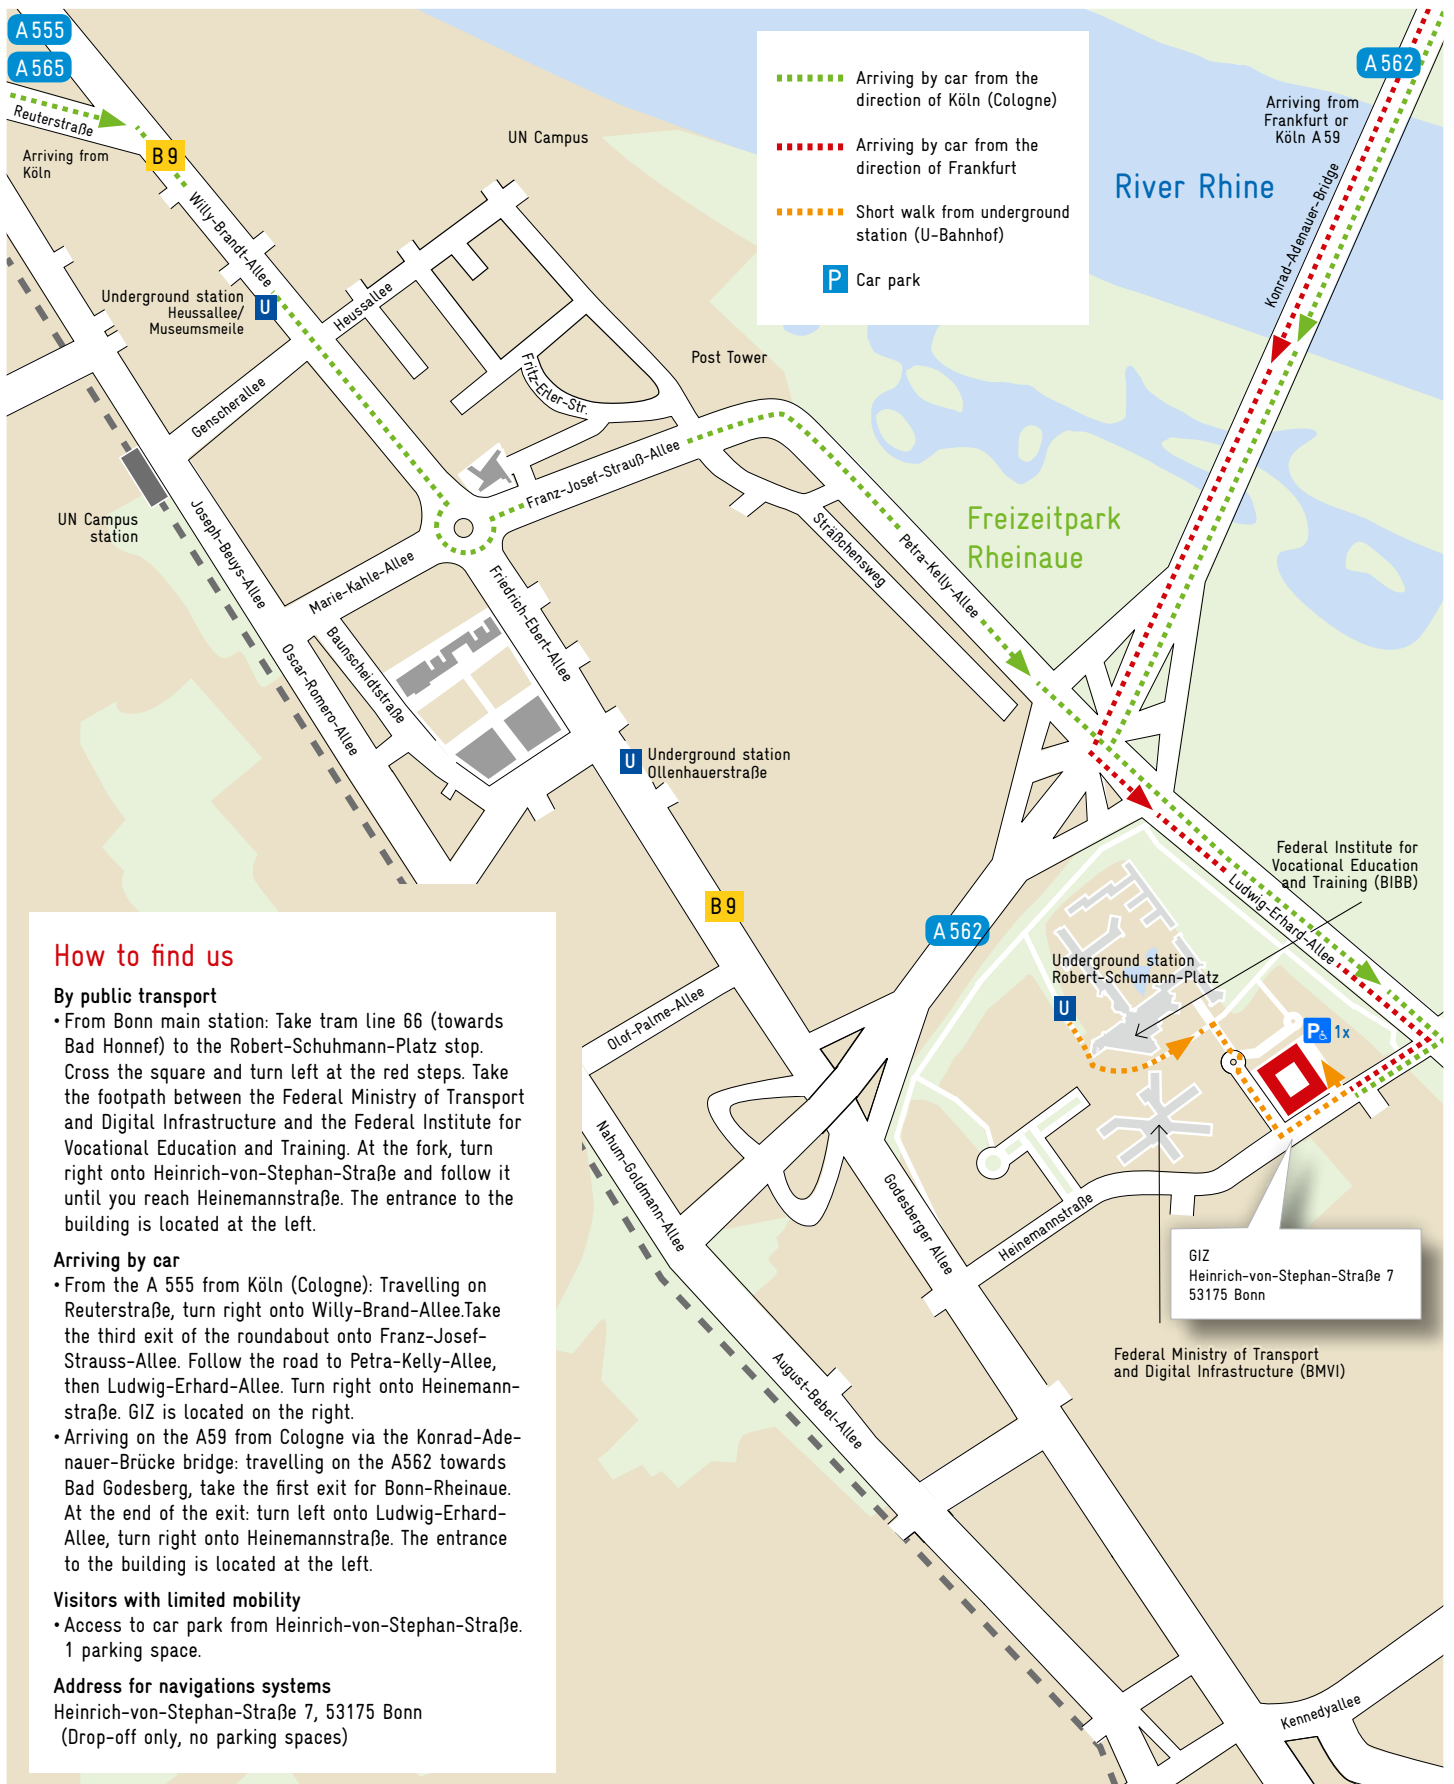

GIZ Bonn, Heinrich-von-Stephan-Straße 7

How to find us

By public transport

- From Bonn main station: Take tram line 66 (towards Bad Honnef) to the Robert-Schumann-Platz stop. Cross the square and turn left at the red steps. Take the footpath between the Federal Ministry of Transport and Digital Infrastructure and the Federal Institute for Vocational Education and Training. At the fork, turn right onto Heinrich-von-Stephan-Straße and follow it until you reach Heinemannstraße. The entrance to the building is located at the left.

Arriving by car

- From the A 555 from Köln (Cologne): Travelling on Reuterstraße, turn right onto Willy-Brand-Allee. Take the third exit of the roundabout onto Franz-Josef-Strauß-Allee. Follow the road to Petra-Kelly-Allee, then Ludwig-Erhard-Allee. Turn right onto Heinemannstraße. GIZ is located on the right.
- Arriving on the A 59 from Cologne via the Konrad-Adenauer-Brücke bridge: travelling on the A 562 towards Bad Godesberg, take the first exit for Bonn-Rheinaue. At the end of the exit: turn left onto Ludwig-Erhard-Allee, turn right onto Heinemannstraße. The entrance to the building is located at the left.

Visitors with limited mobility

- Access to car park from Heinrich-von-Stephan-Straße. 1 parking space.

Address for navigations systems

Heinrich-von-Stephan-Straße 7, 53175 Bonn
(Drop-off only, no parking spaces)