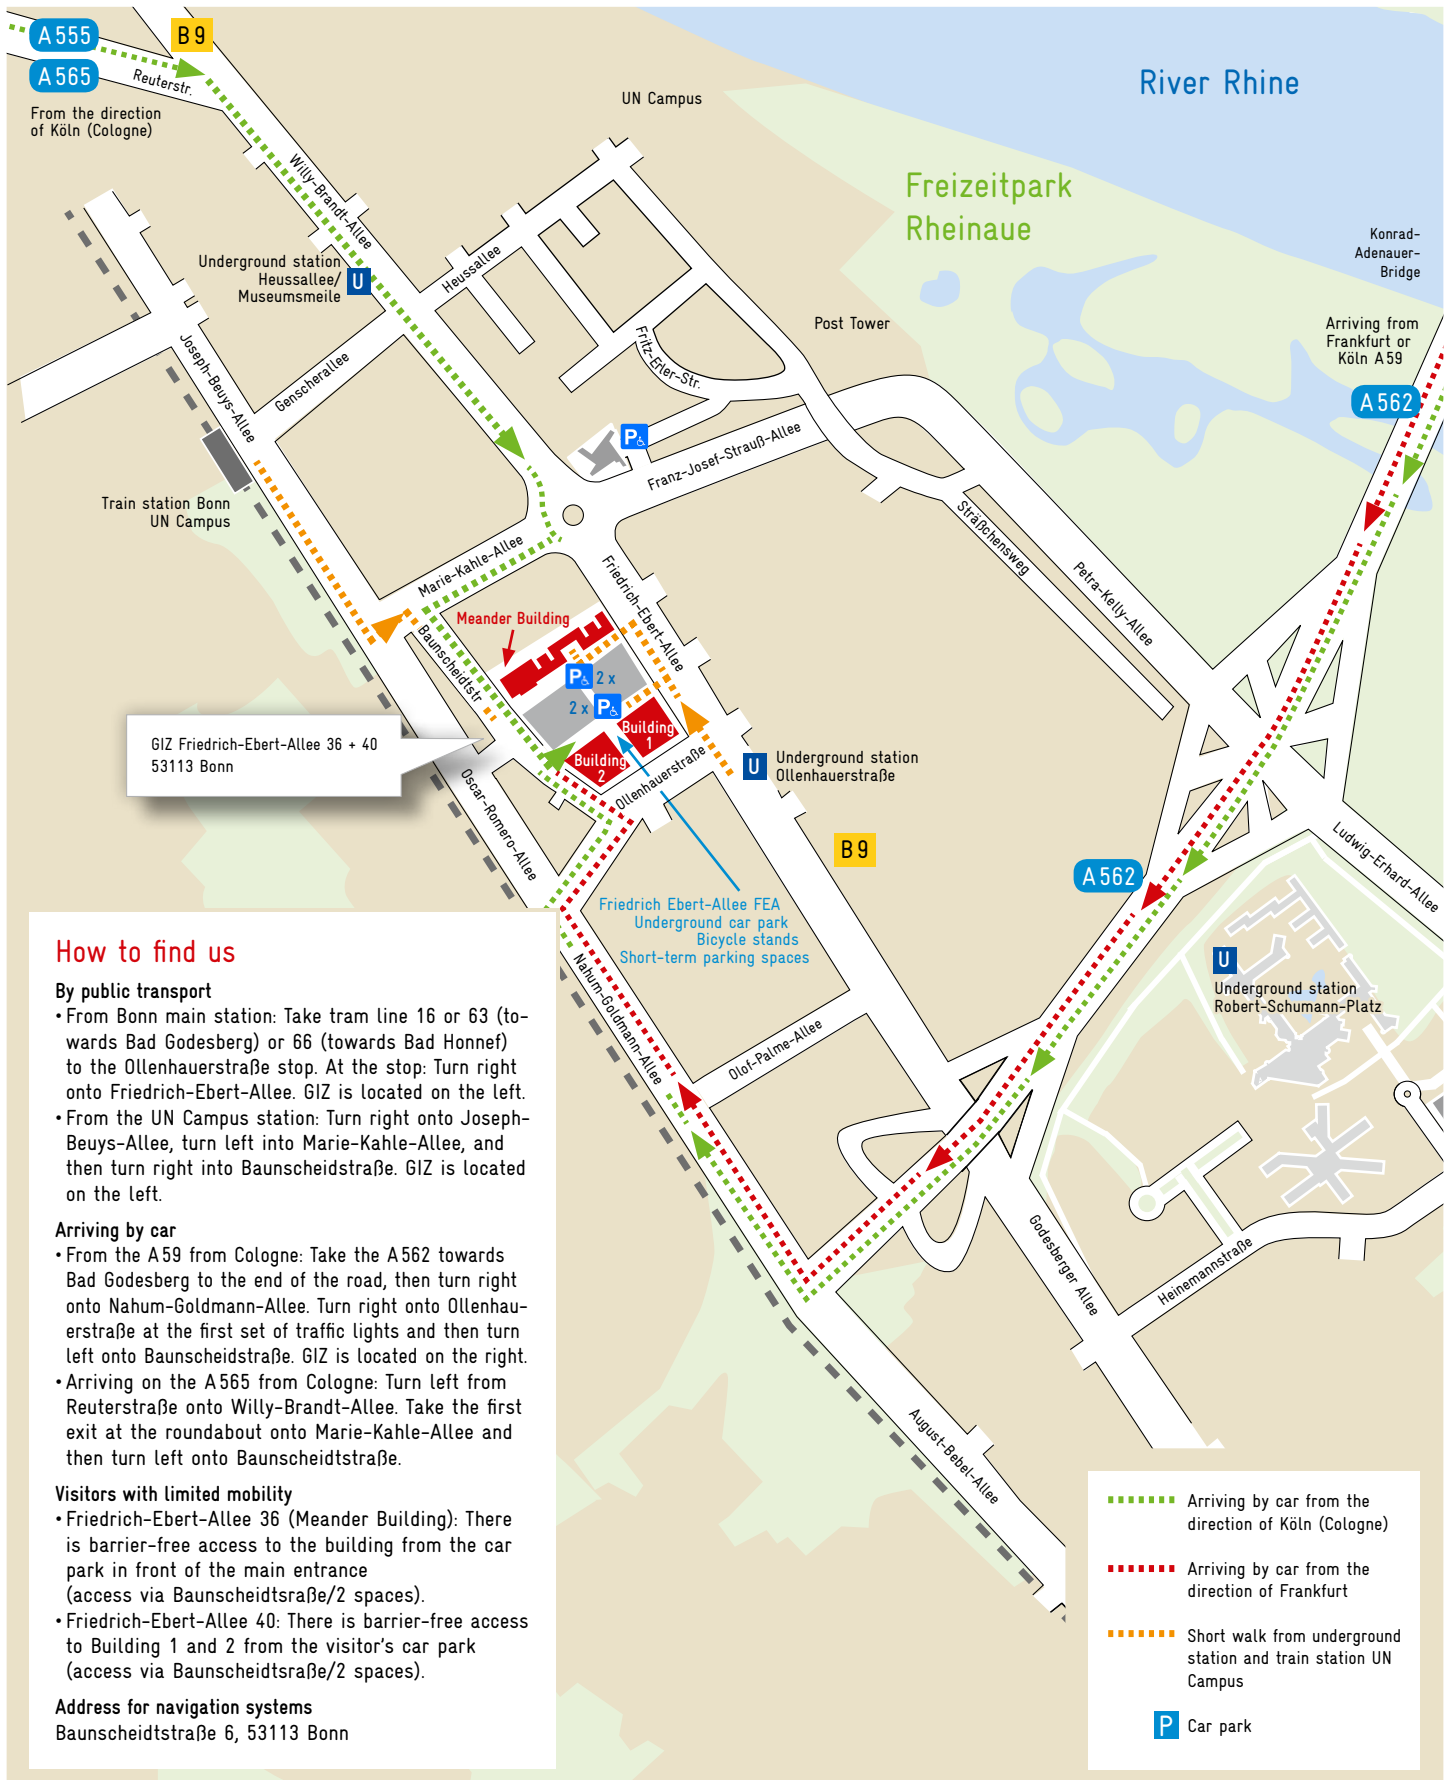

GIZ Bonn, Friedrich-Ebert-Allee 36 + 40

GIZ Friedrich-Ebert-Allee 36 + 40
53113 Bonn

How to find us

By public transport

- From Bonn main station: Take tram line 16 or 63 (towards Bad Godesberg) or 66 (towards Bad Honnef) to the Ollenhauerstraße stop. At the stop: Turn right onto Friedrich-Ebert-Allee. GIZ is located on the left.
- From the UN Campus station: Turn right onto Joseph-Buys-Allee, turn left into Marie-Kahle-Allee, and then turn right into Baunscheidtstraße. GIZ is located on the left.

Arriving by car

- From the A 59 from Cologne: Take the A 562 towards Bad Godesberg to the end of the road, then turn right onto Nahum-Goldmann-Allee. Turn right onto Ollenhauerstraße at the first set of traffic lights and then turn left onto Baunscheidtstraße. GIZ is located on the right.
- Arriving on the A 565 from Cologne: Turn left from Reuterstraße onto Willy-Brandt-Allee. Take the first exit at the roundabout onto Marie-Kahle-Allee and then turn left onto Baunscheidtstraße.

GIZ Bonn, Friedrich-Ebert-Allee 13

How to find us

By public transport

- Station: Take tram line 16 or 63 (towards Bad Godesberg) or 66 (towards Bad Honnef) to the Ollenhauerstraße stop. At the stop: Turn right onto Friedrich-Ebert-Allee. GIZ is 400 metres away on the left-hand side.
- Take train lines RE 5, MRB 36, RB 30 or RB 48, or bus lines 610, 611, 630 to Bonn UN Campus station: arriving from the station, walk straight on to Genscherallee, cross the road at the junction and turn right onto Friedrich-Ebert-Allee..