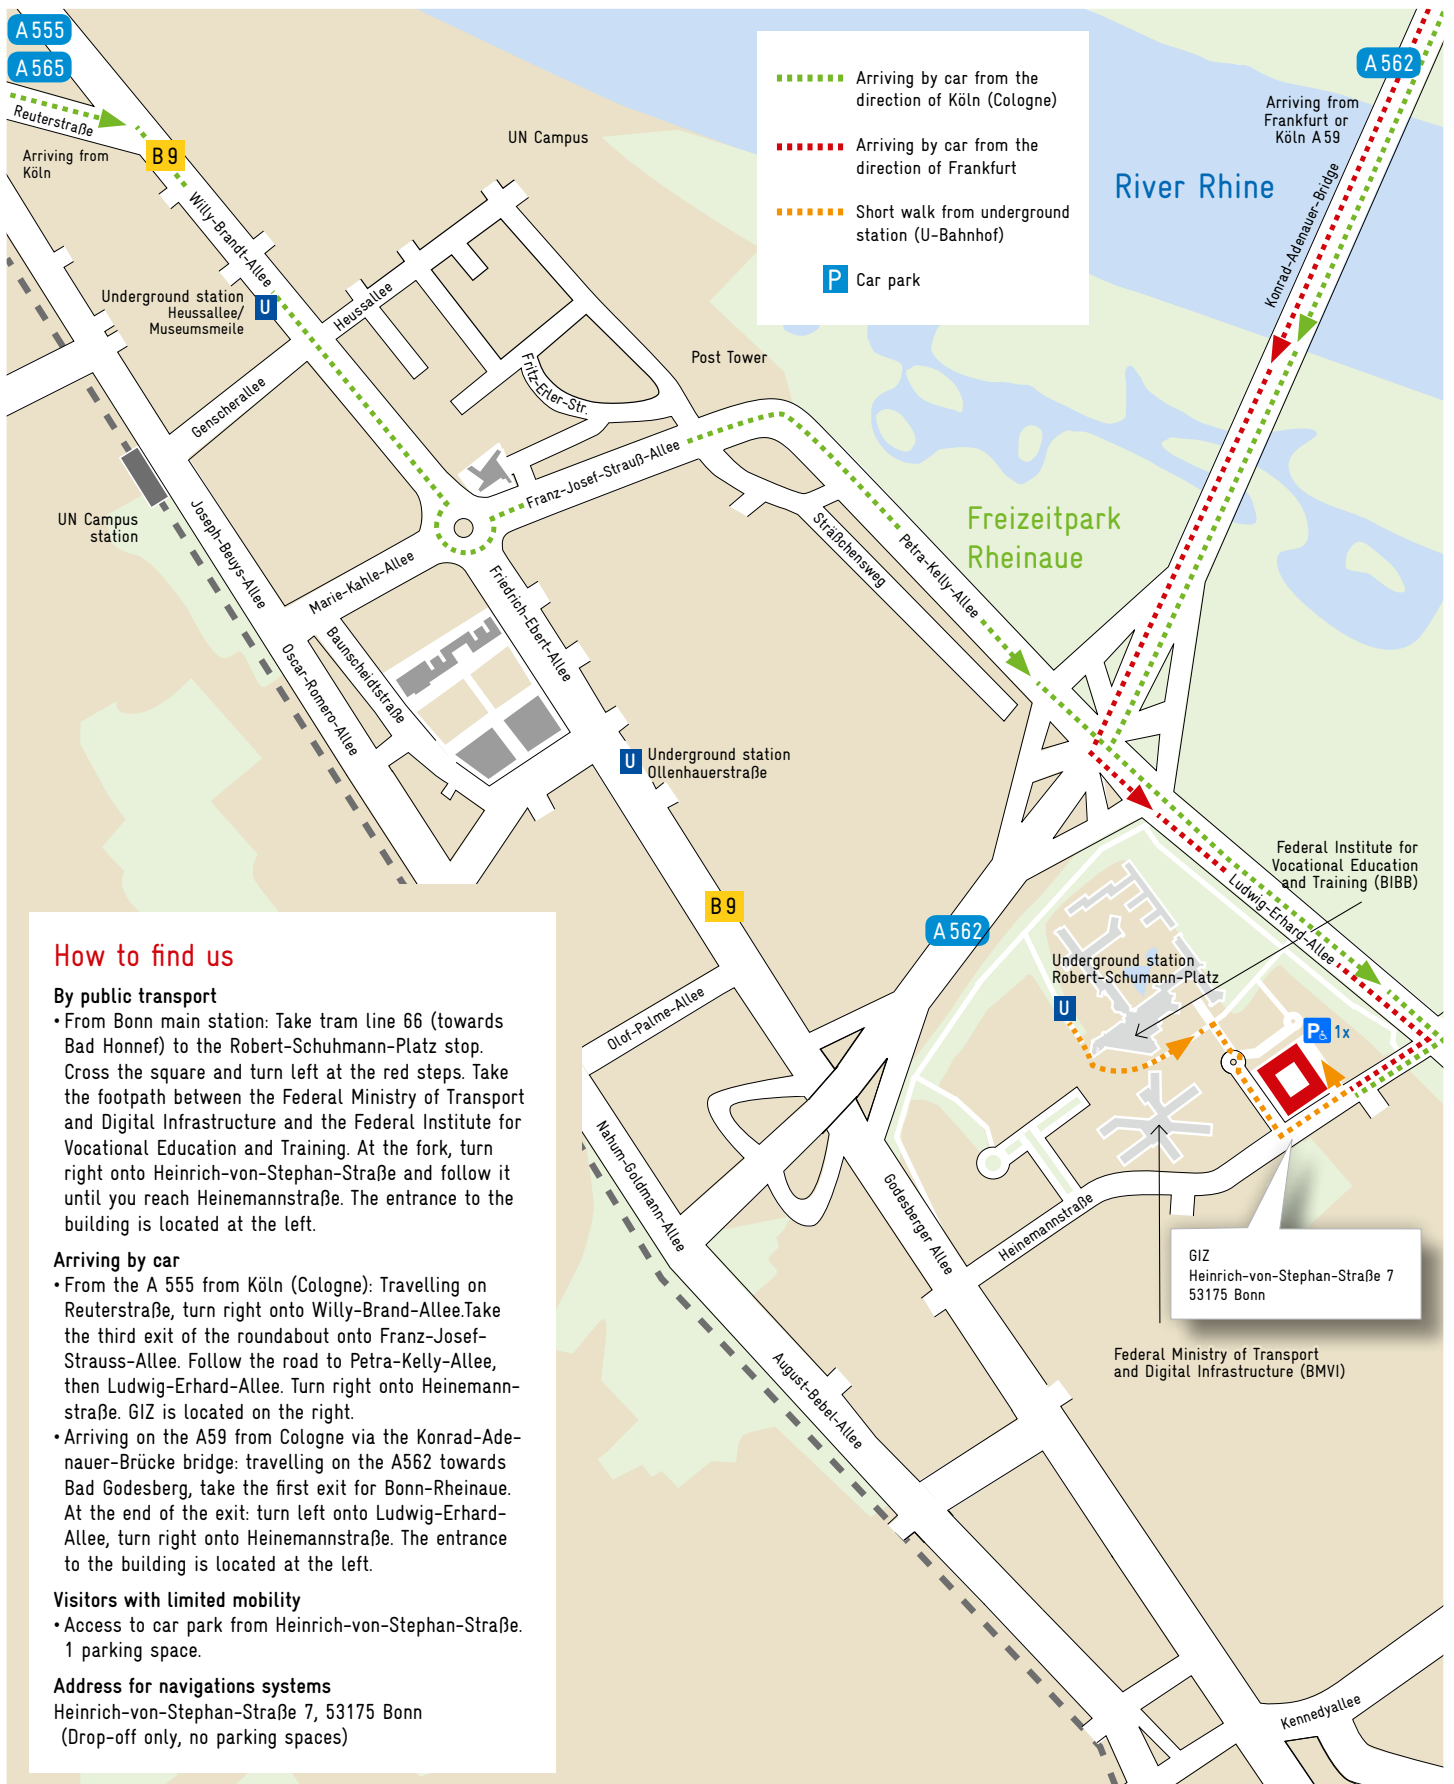

GIZ Bonn, Heinrich-von-Stephan-Straße 7

How to find us

By public transport

- From Bonn main station: Take tram line 66 (towards Bad Honnef) to the Robert-Schumann-Platz stop. Cross the square and turn left at the red steps. Take the footpath between the Federal Ministry of Transport and Digital Infrastructure and the Federal Institute for Vocational Education and Training. At the fork, turn right onto Heinrich-von-Stephan-Straße and follow it until you reach Heinemannstraße. The entrance to the building is located at the left.

Arriving by car

- From the A 555 from Köln (Cologne): Travelling on Reuterstraße, turn right onto Willy-Brand-Allee. Take the third exit of the roundabout onto Franz-Josef-Strauß-Allee. Follow the road to Petra-Kelly-Allee, then Ludwig-Erhard-Allee. Turn right onto Heinemannstraße. GIZ is located on the right.
- Arriving on the A 59 from Cologne via the Konrad-Adenauer-Brücke bridge: travelling on the A 562 towards Bad Godesberg, take the first exit for Bonn-Rheinaue. At the end of the exit: turn left onto Ludwig-Erhard-Allee, turn right onto Heinemannstraße. The entrance to the building is located at the left.

Visitors with limited mobility

- Access to car park from Heinrich-von-Stephan-Straße. 1 parking space.

Address for navigations systems

Heinrich-von-Stephan-Straße 7, 53175 Bonn
(Drop-off only, no parking spaces)

GIZ
Heinrich-von-Stephan-Straße 7
53175 Bonn

Federal Ministry of Transport
and Digital Infrastructure (BMVI)