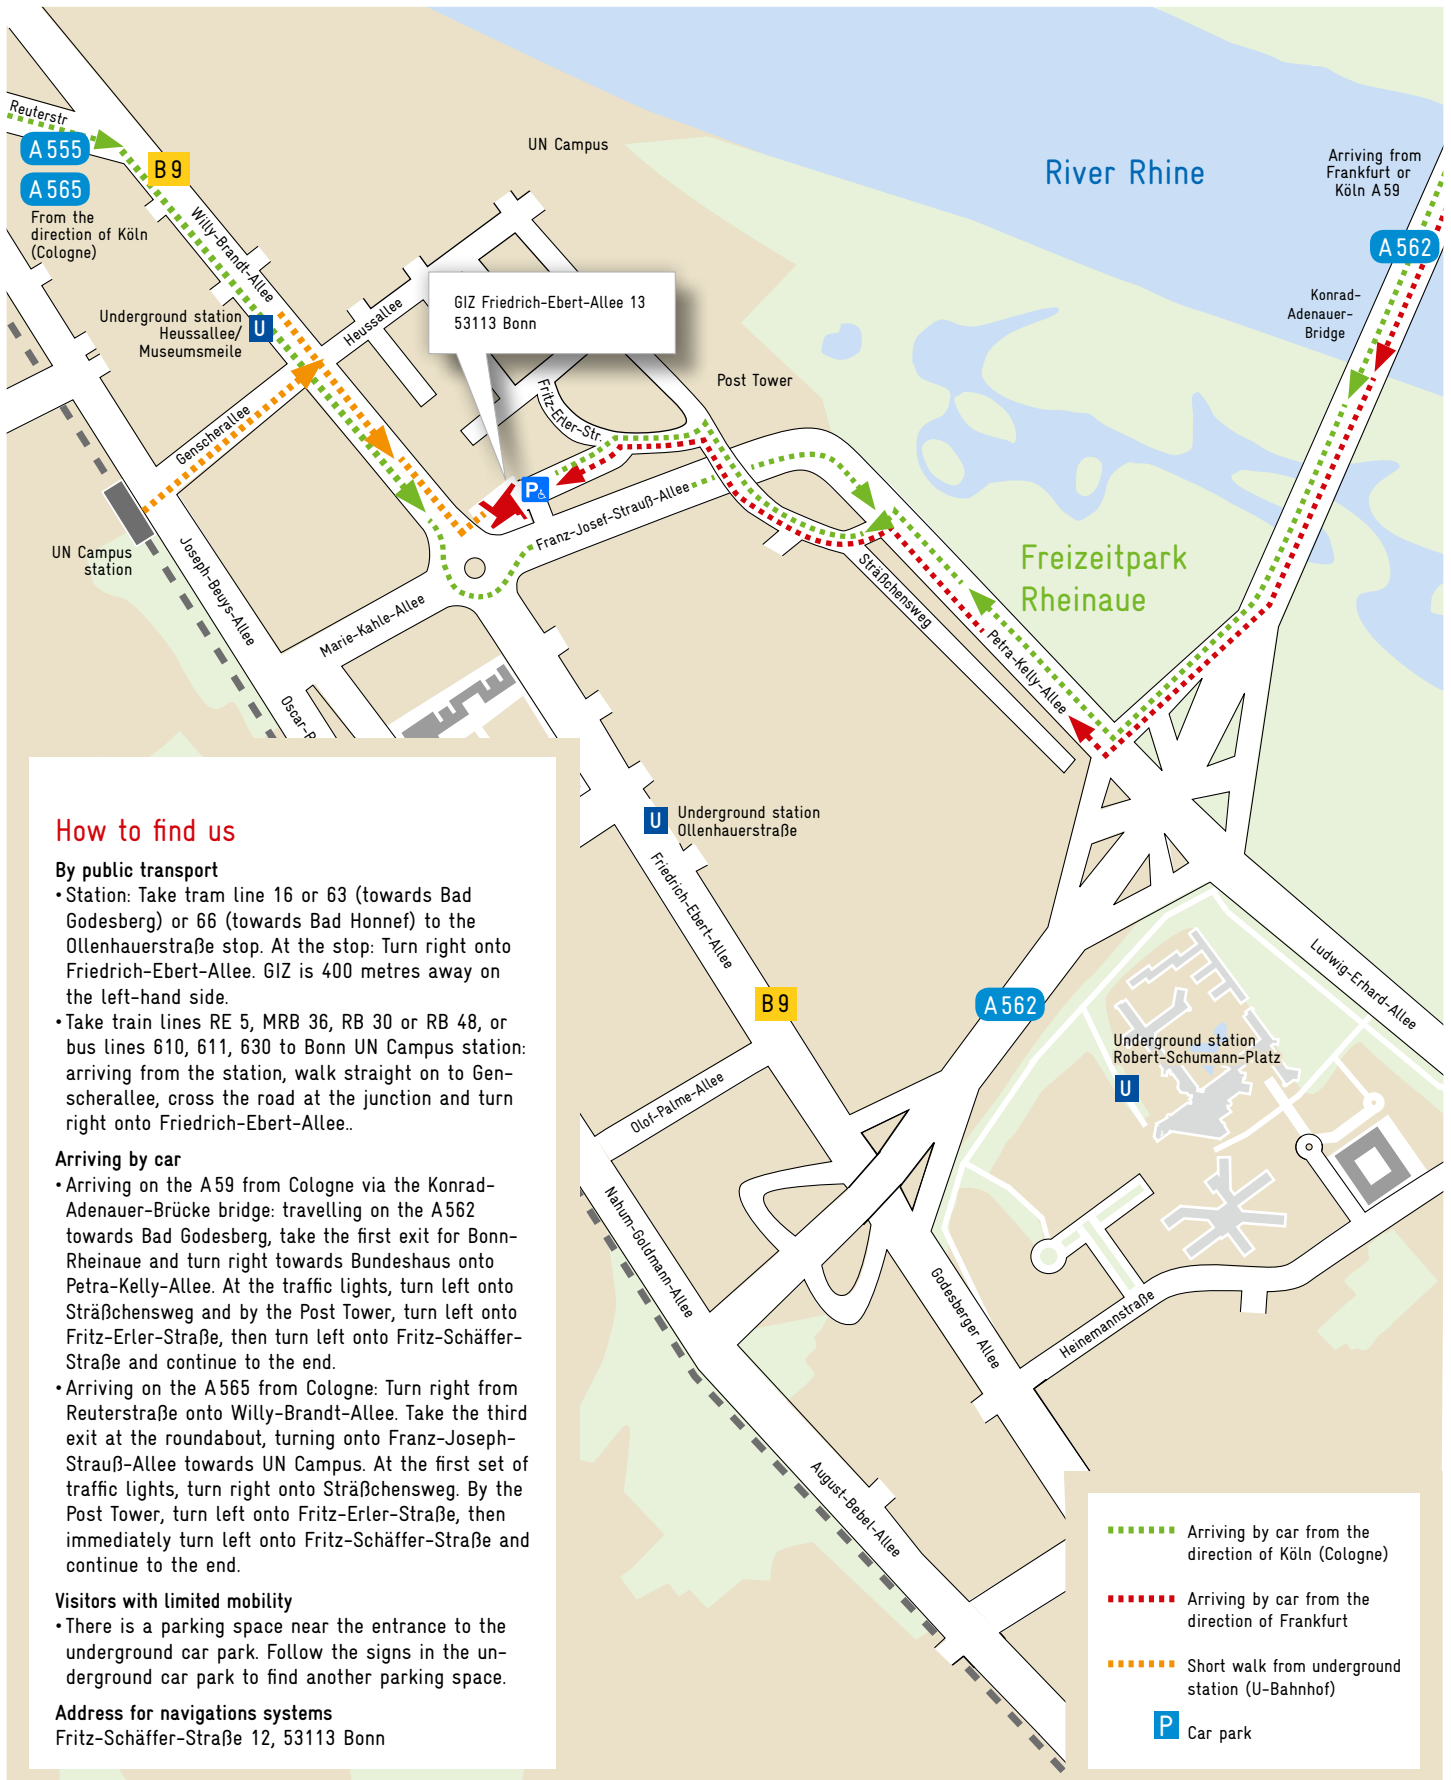

GIZ Bonn, Friedrich-Ebert-Allee 36 + 40

GIZ Friedrich-Ebert-Allee 36 + 40
53113 Bonn

How to find us

By public transport

- From Bonn main station: Take tram line 16 or 63 (towards Bad Godesberg) or 66 (towards Bad Honnef) to the Ollenhauerstraße stop. At the stop: Turn right onto Friedrich-Ebert-Allee. GIZ is located on the left.
- From the UN Campus station: Turn right onto Joseph-Buys-Allee, turn left into Marie-Kahle-Allee, and then turn right into Baunscheidtstraße. GIZ is located on the left.

Arriving by car

- From the A 59 from Cologne: Take the A 562 towards Bad Godesberg to the end of the road, then turn right onto Nahum-Goldmann-Allee. Turn right onto Ollenhauerstraße at the first set of traffic lights and then turn left onto Baunscheidtstraße. GIZ is located on the right.
- Arriving on the A 565 from Cologne: Turn left from Reuterstraße onto Willy-Brandt-Allee. Take the first exit at the roundabout onto Marie-Kahle-Allee and then turn left onto Baunscheidtstraße.

Visitors with limited mobility

- Friedrich-Ebert-Allee 36 (Meander Building): There is barrier-free access to the building from the car park in front of the main entrance (access via Baunscheidtstraße/2 spaces).
- Friedrich-Ebert-Allee 40: There is barrier-free access to Building 1 and 2 from the visitor's car park (access via Baunscheidtstraße/2 spaces).

GIZ Bonn, Friedrich-Ebert-Allee 13

How to find us

By public transport

- Station: Take tram line 16 or 63 (towards Bad Godesberg) or 66 (towards Bad Honnef) to the Ollenhauerstraße stop. At the stop: Turn right onto Friedrich-Ebert-Allee. GIZ is 400 metres away on the left-hand side.
- Take train lines RE 5, MRB 36, RB 30 or RB 48, or bus lines 610, 611, 630 to Bonn UN Campus station: arriving from the station, walk straight on to Genscherallee, cross the road at the junction and turn right onto Friedrich-Ebert-Allee..