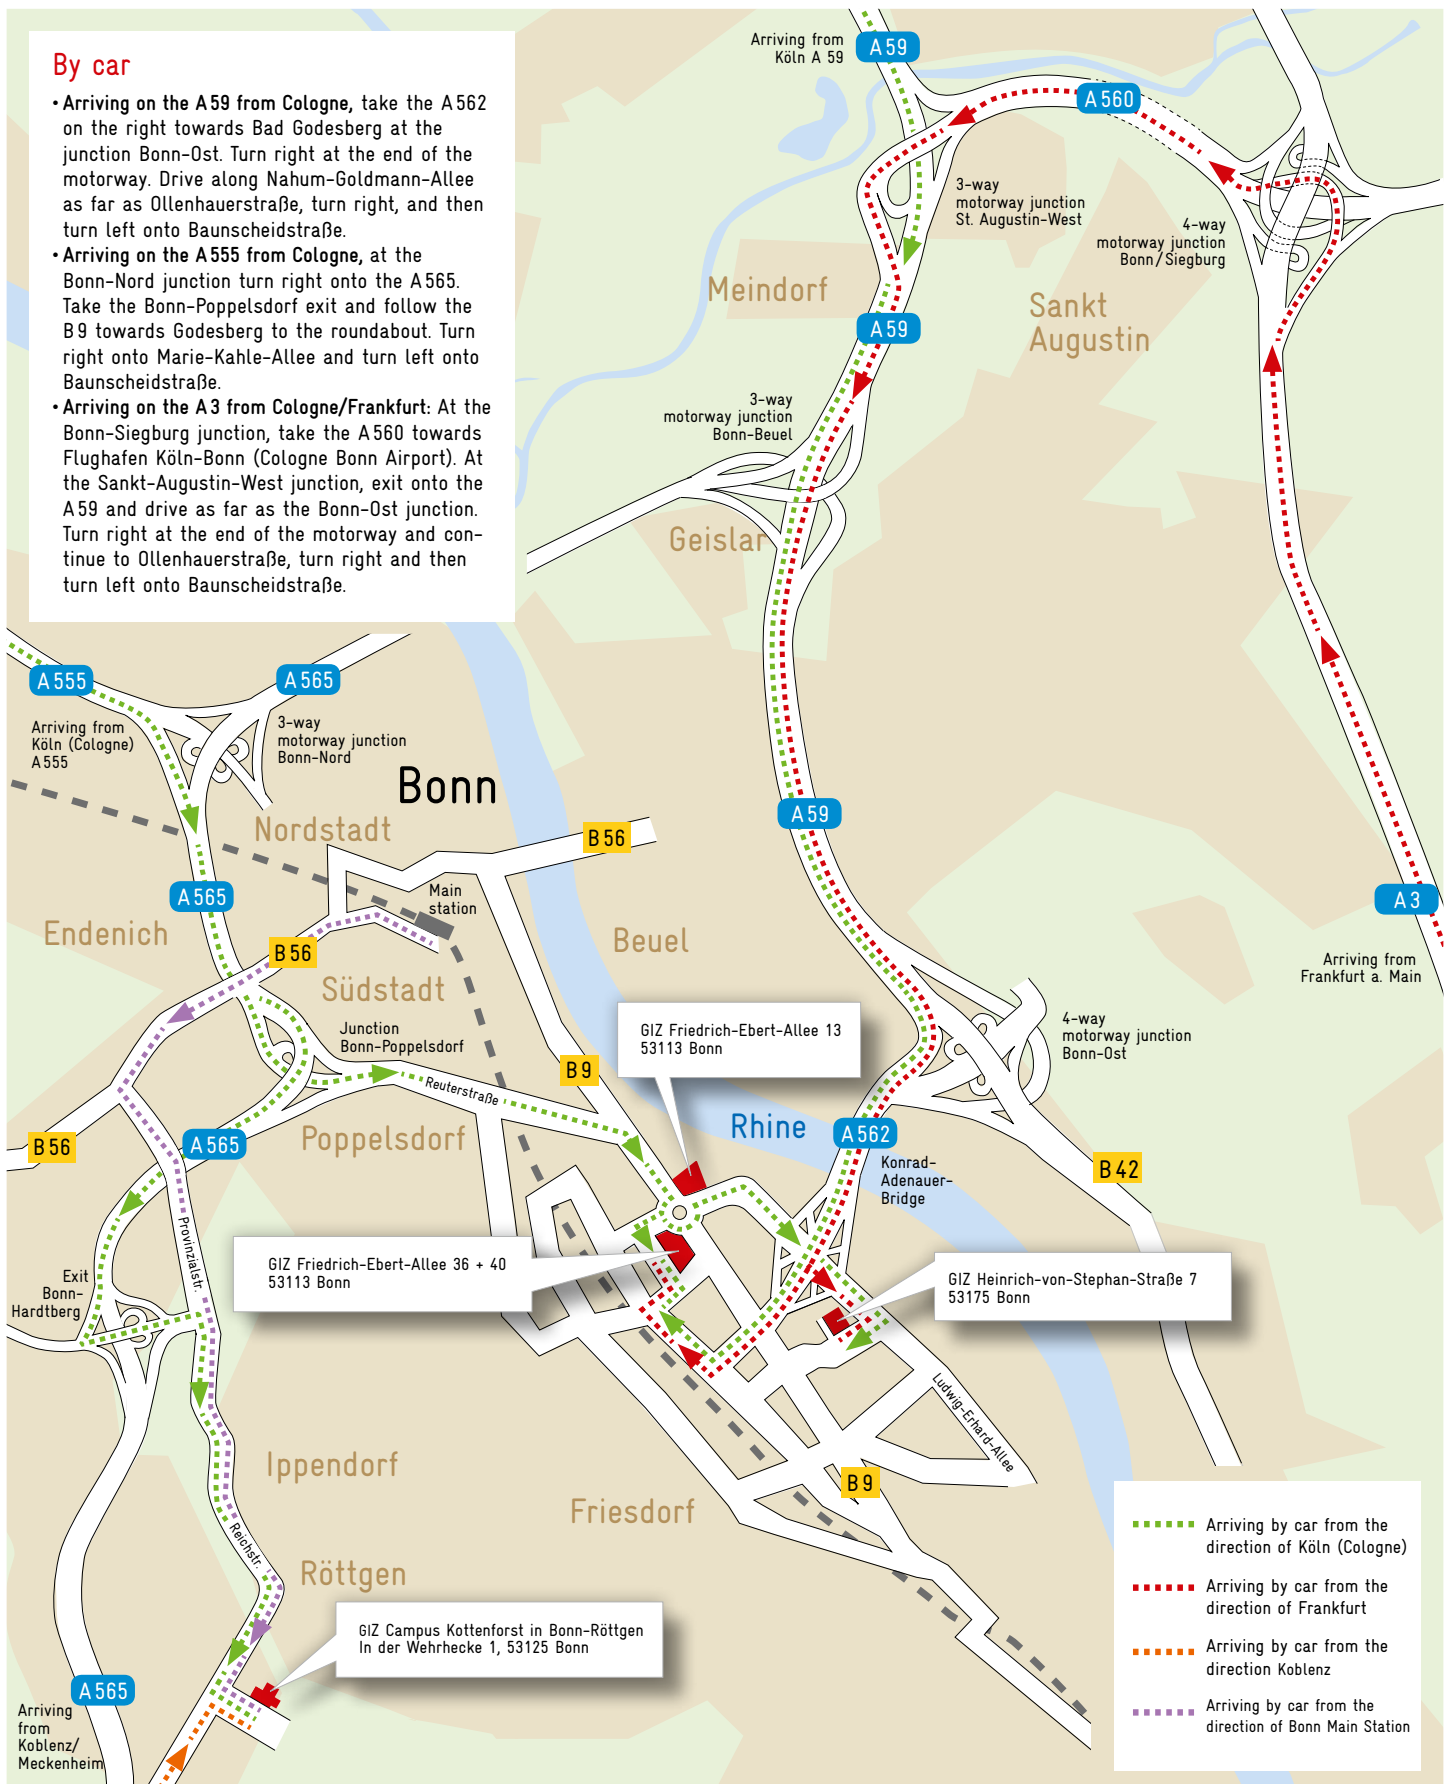

Overview GIZ Bonn Offices: How to get there

By car

- Arriving on the A 59 from Cologne, take the A 562 on the right towards Bad Godesberg at the junction Bonn-Ost. Turn right at the end of the motorway. Drive along Nahum-Goldmann-Allee as far as Ollenhauerstraße, turn right, and then turn left onto Baunscheidstraße.
- Arriving on the A 555 from Cologne, at the Bonn-Nord junction turn right onto the A 565. Take the Bonn-Poppelsdorf exit and follow the B 9 towards Godesberg to the roundabout. Turn right onto Marie-Kahle-Allee and turn left onto Baunscheidstraße.
- Arriving on the A 3 from Cologne/Frankfurt: At the Bonn-Siegburg junction, take the A 560 towards Flughafen Köln-Bonn (Cologne Bonn Airport). At the Sankt-Augustin-West junction, exit onto the A 59 and drive as far as the Bonn-Ost junction. Turn right at the end of the motorway and continue to Ollenhauerstraße, turn right and then turn left onto Baunscheidstraße.

GIZ Bonn, Friedrich-Ebert-Allee 36 + 40

GIZ Friedrich-Ebert-Allee 36 + 40
53113 Bonn

How to find us

By public transport

- From Bonn main station: Take tram line 16 or 63 (towards Bad Godesberg) or 66 (towards Bad Honnef) to the Ollenhauerstraße stop. At the stop: Turn right onto Friedrich-Ebert-Allee. GIZ is located on the left.
- From the UN Campus station: Turn right onto Joseph-Buys-Allee, turn left into Marie-Kahle-Allee, and then turn right into Baunscheidtstraße. GIZ is located on the left.

Arriving by car

- From the A 59 from Cologne: Take the A 562 towards Bad Godesberg to the end of the road, then turn right onto Nahum-Goldmann-Allee. Turn right onto Ollenhauerstraße at the first set of traffic lights and then turn left onto Baunscheidtstraße. GIZ is located on the right.
- Arriving on the A 565 from Cologne: Turn left from Reuterstraße onto Willy-Brandt-Allee. Take the first exit at the roundabout onto Marie-Kahle-Allee and then turn left onto Baunscheidtstraße.