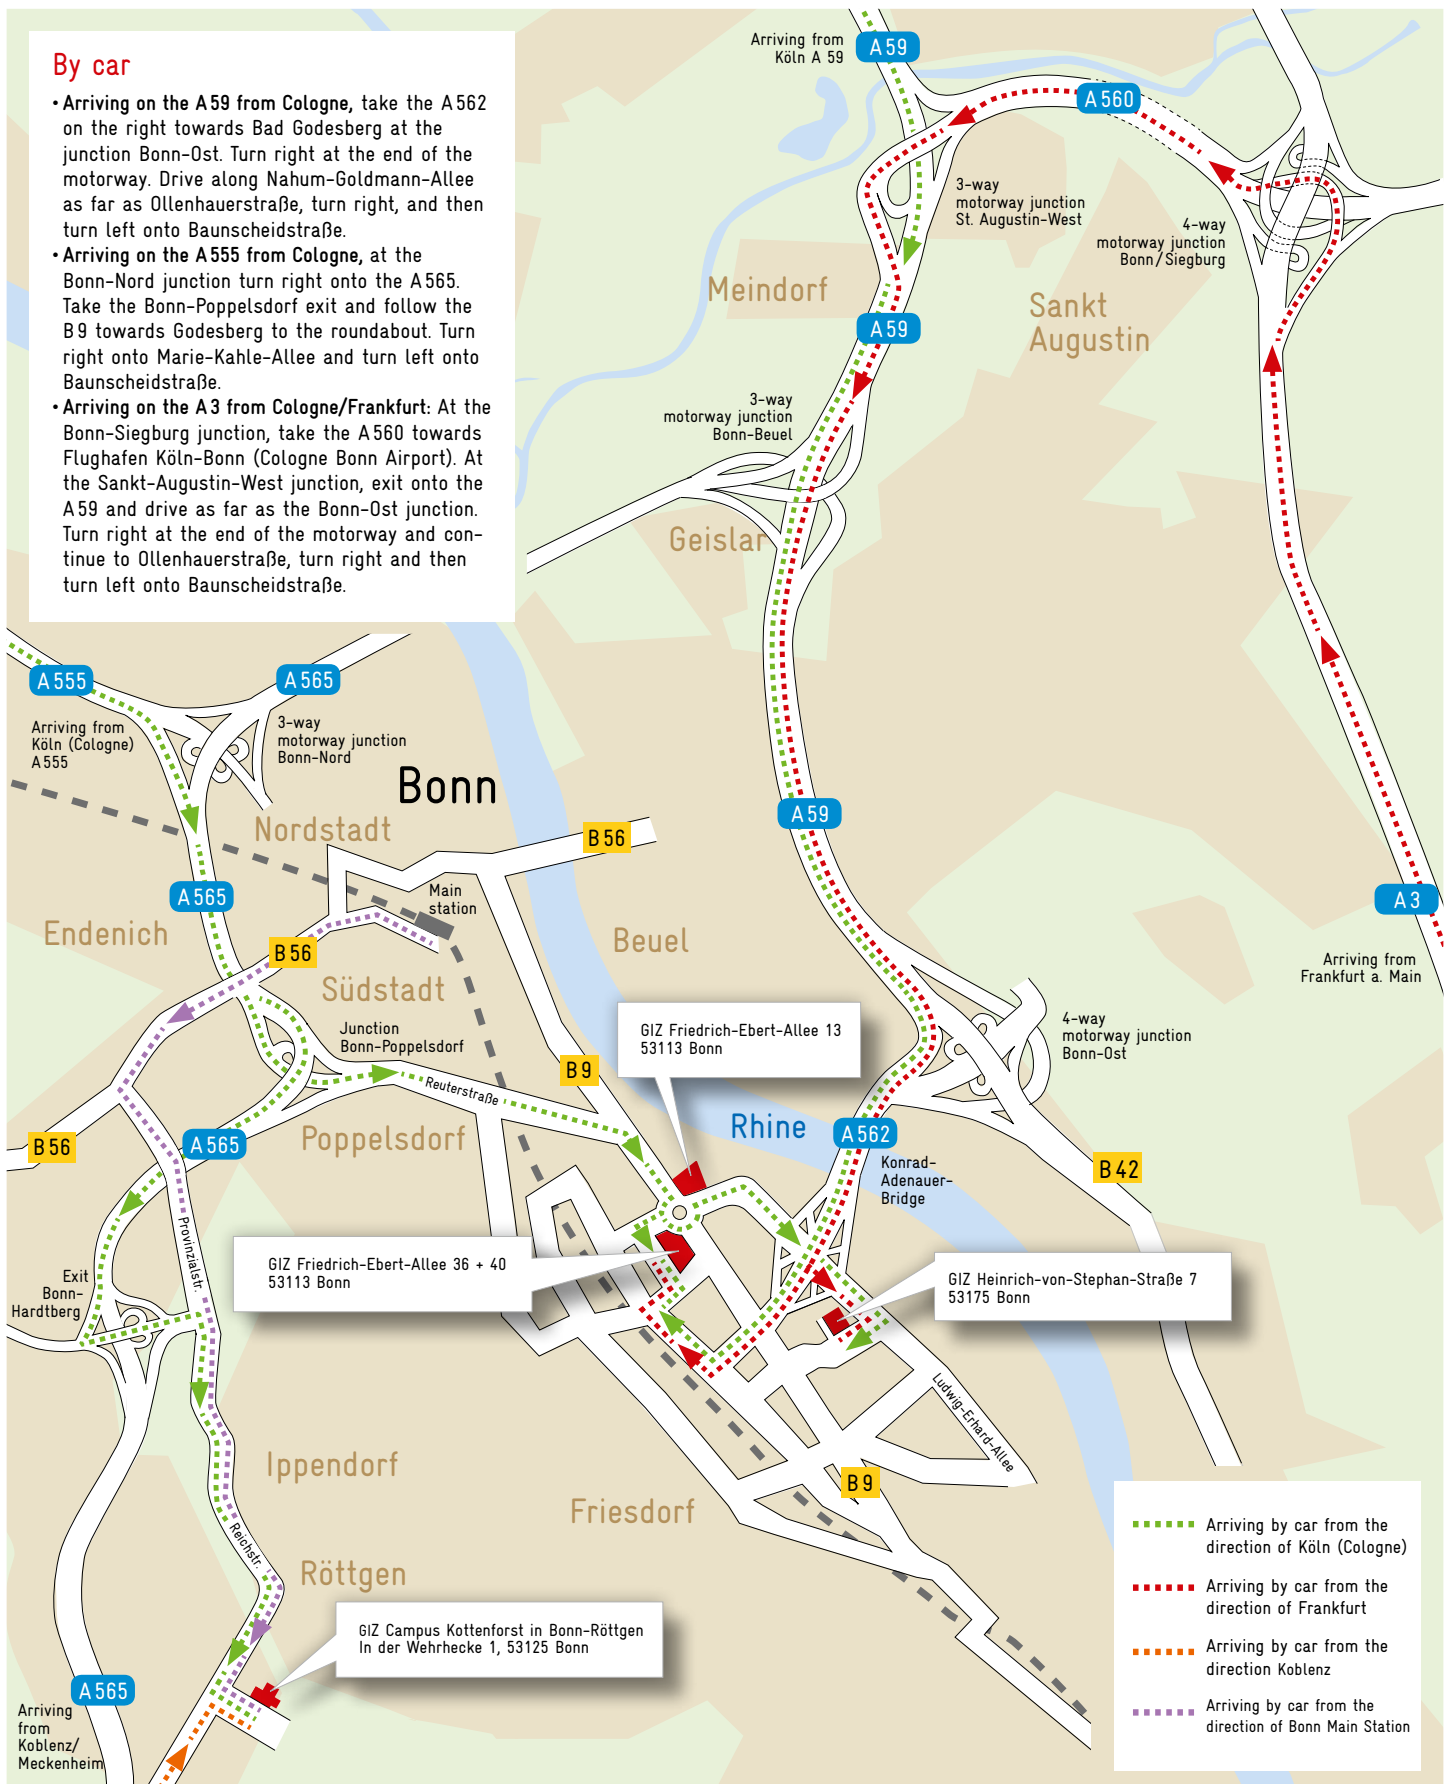

## Overview GIZ Bonn Offices: How to get there

### By car

- Arriving on the A 59 from Cologne, take the A 562 on the right towards Bad Godesberg at the junction Bonn-Ost. Turn right at the end of the motorway. Drive along Nahum-Goldmann-Allee as far as Ollenhauerstraße, turn right, and then turn left onto Baunscheidstraße.
- Arriving on the A 555 from Cologne, at the Bonn-Nord junction turn right onto the A 565. Take the Bonn-Poppelsdorf exit and follow the B 9 towards Godesberg to the roundabout. Turn right onto Marie-Kahle-Allee and turn left onto Baunscheidstraße.
- Arriving on the A 3 from Cologne/Frankfurt: At the Bonn-Siegburg junction, take the A 560 towards Flughafen Köln-Bonn (Cologne Bonn Airport). At the Sankt-Augustin-West junction, exit onto the A 59 and drive as far as the Bonn-Ost junction. Turn right at the end of the motorway and continue to Ollenhauerstraße, turn right and then turn left onto Baunscheidstraße.

### By public transport

- From Bonn main station: Take tram line 16 or 63 (towards Bad Godesberg) or 66 (towards Bad Honnef) to the Ollenhauerstraße stop. At the stop: Turn right onto Friedrich-Ebert-Allee. GIZ is located on the left.
- From the UN Campus station: Turn right onto Joseph-Buys-Allee, turn left into Marie-Kahle-Allee, and then turn right into Baunscheidtstraße. GIZ is located on the left.

### Arriving by car

- From the A 59 from Cologne: Take the A 562 towards Bad Godesberg to the end of the road, then turn right onto Nahum-Goldmann-Allee. Turn right onto Ollenhauerstraße at the first set of traffic lights and then turn left onto Baunscheidtstraße. GIZ is located on the right.
- Arriving on the A 565 from Cologne: Turn left from Reuterstraße onto Willy-Brandt-Allee. Take the first exit at the roundabout onto Marie-Kahle-Allee and then turn left onto Baunscheidtstraße.