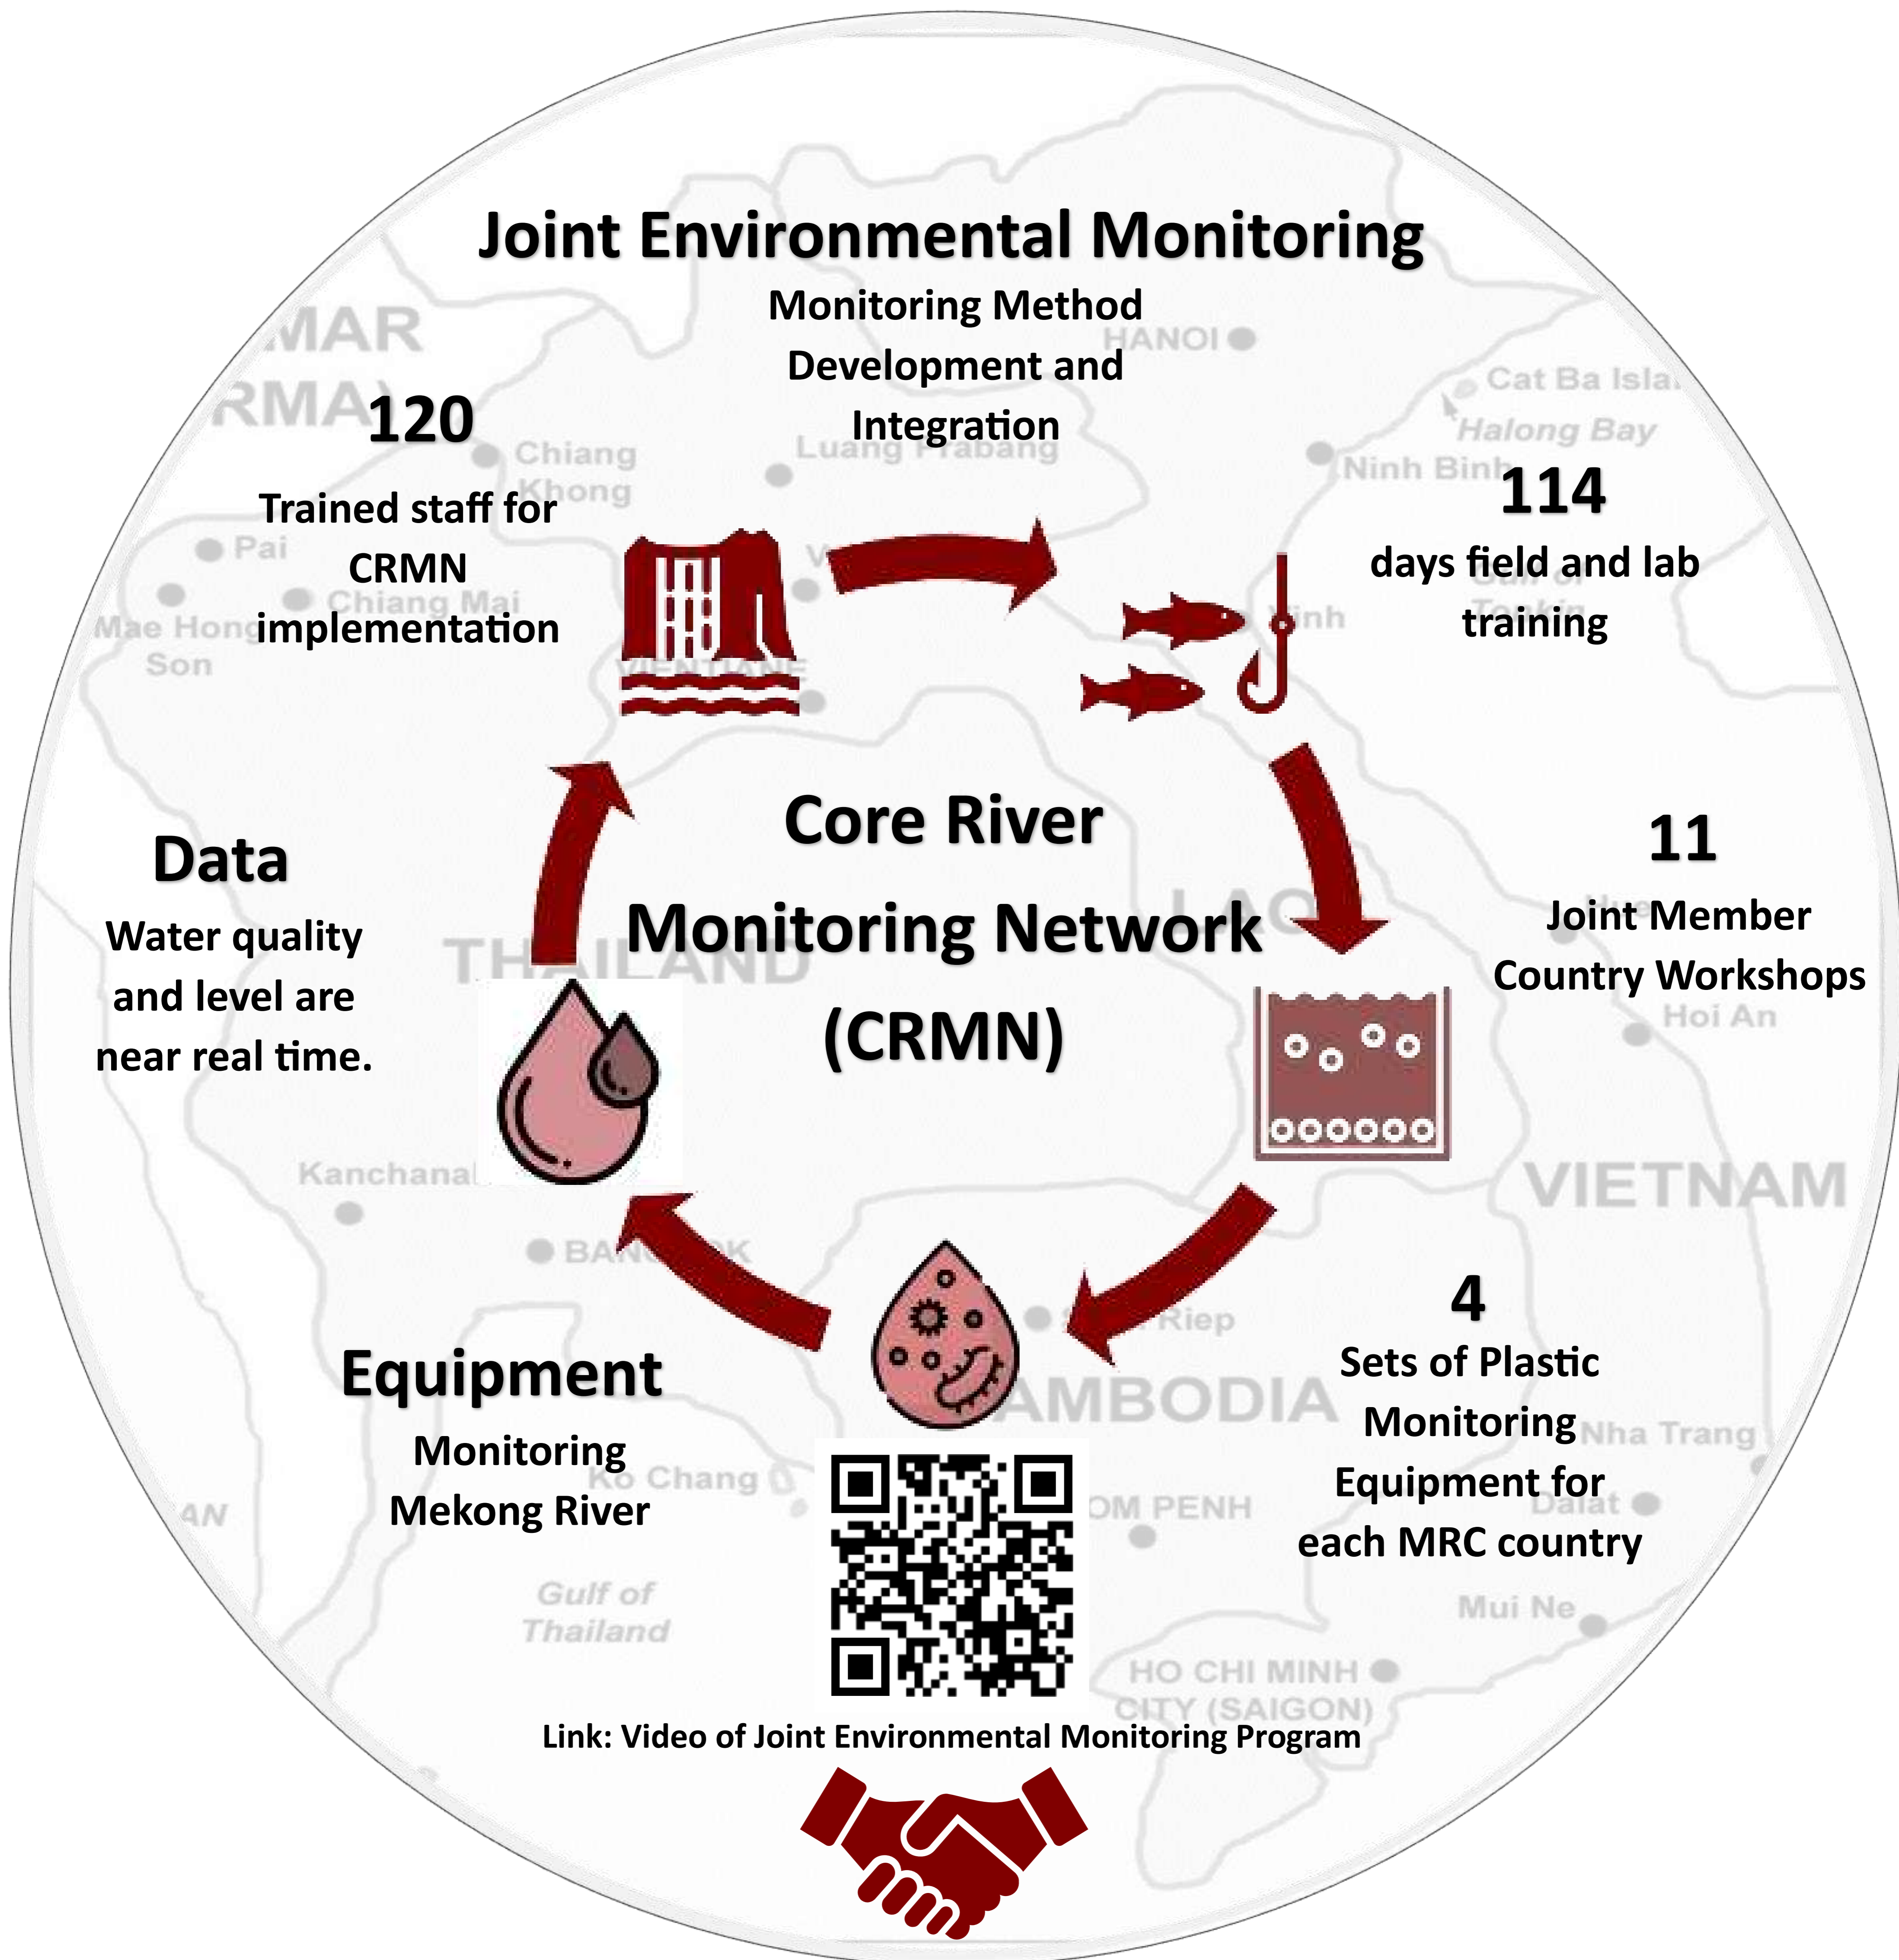

## Transboundary Water Cooperation

### Strategy:

Basin Development Strategy (BDS) &  
MRC Strategic Plan (SP)