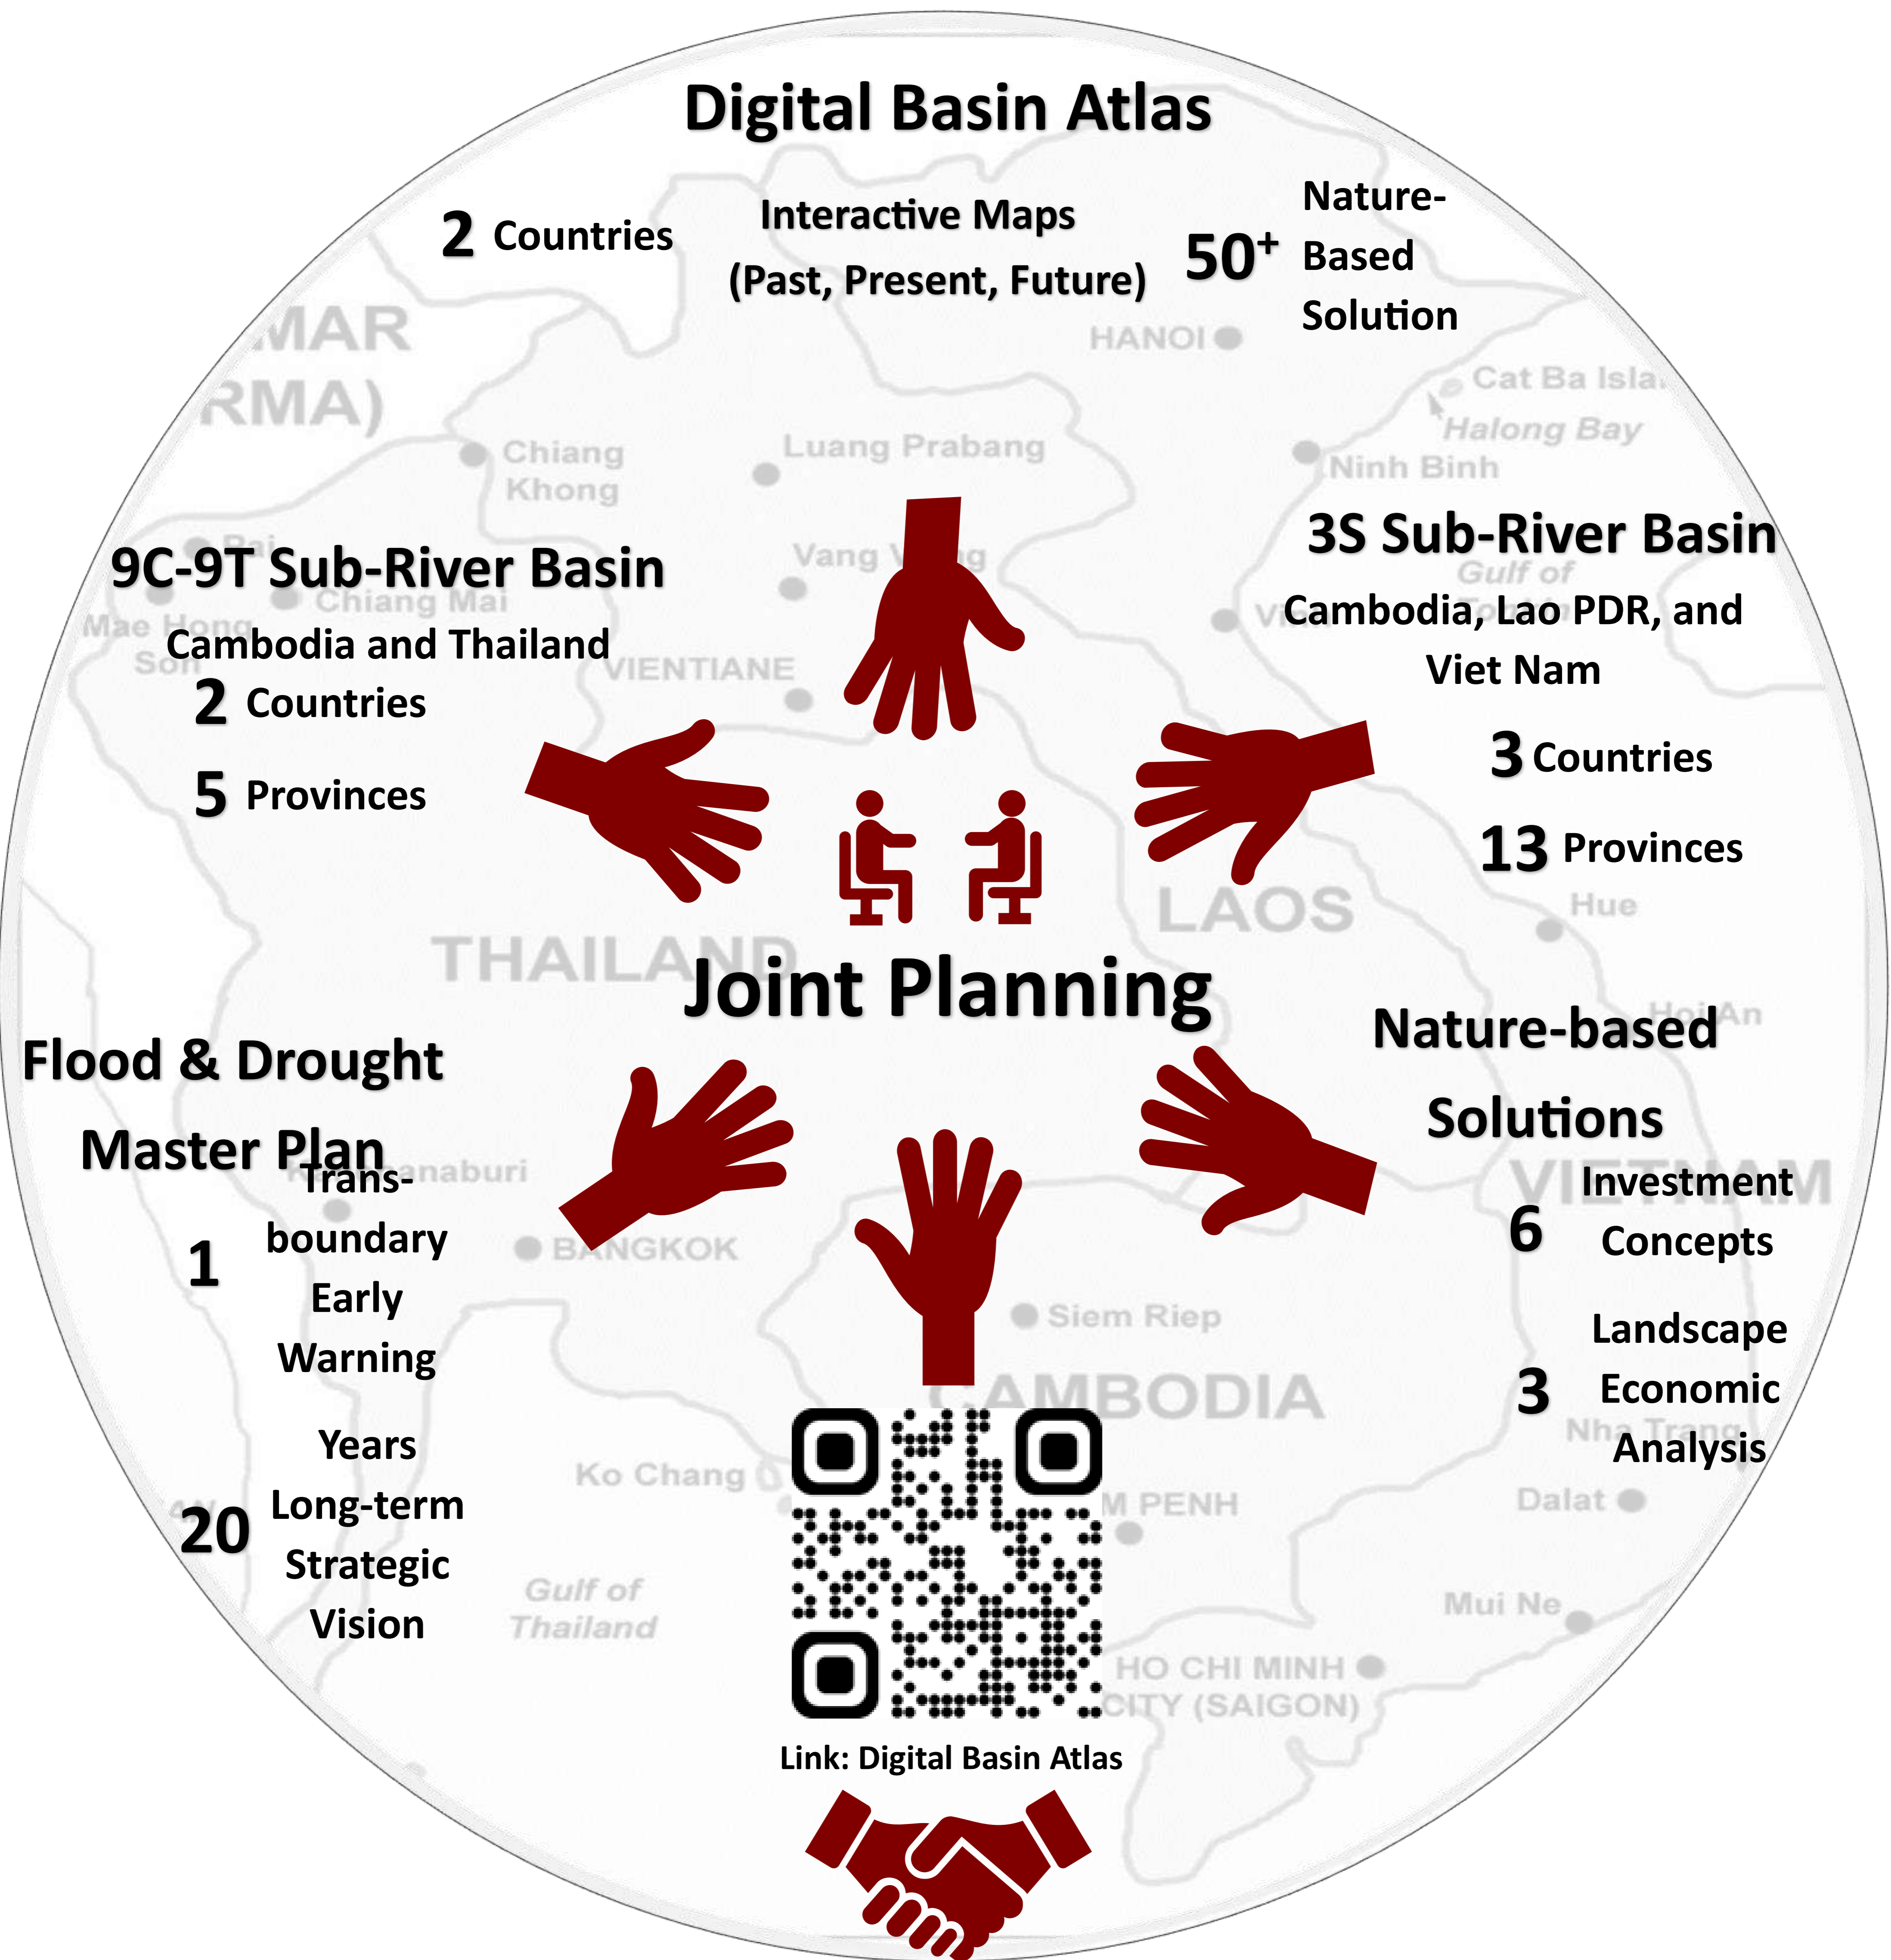

## Transboundary Water Cooperation

### Strategy:

Basin Development Strategy (BDS) &  
MRC Strategic Plan (SP)